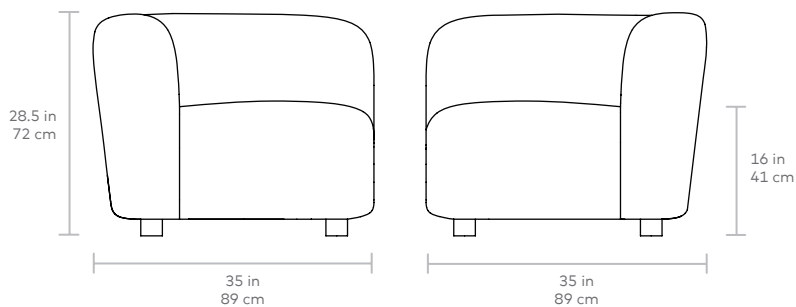

# Circuit Modular Corner **NEW**

**Gus\***

Seat Depth 22in | 56cm

**UPHOLSTERY** > Fabric

**BASE** > Solid Ash Feet

The Circuit Modular Series is a contemporary seating collection that brings minimalist style to spaces large or small. Circuit's three sleek components—an armless chair, corner and ottoman—feature rounded profiles, with pleasing curves that invite relaxed entertaining and interaction. Rounded, solid natural ash legs complete the look by giving each piece an airy, floating quality perfect for small spaces. Combine the components to create a custom seating configuration that suits your home or work environment—Circuit's compact footprint is particularly well suited to lobbies, breakout rooms, hallways, and urban condominiums. Constructed with kiln-dried 100% FSC®-Certified hardwood in support of responsible forest management.