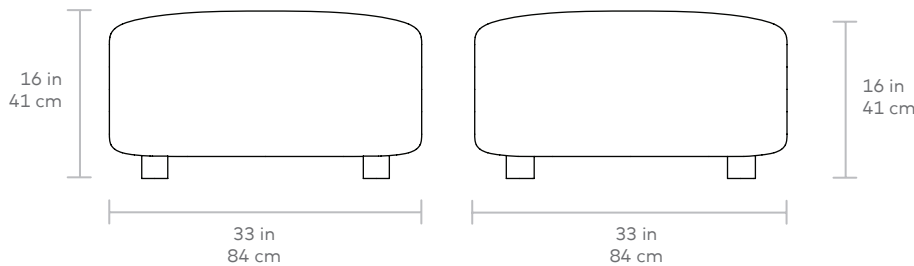

Circuit Modular Ottoman **NEW**

Seat Depth 16in | 84cm

UPHOLSTERY > Fabric

BASE > Solid Ash Feet

The Circuit Modular Series is a contemporary seating collection that brings minimalist style to spaces large or small. Circuit's three sleek components—an armless chair, corner and ottoman—feature rounded profiles, with pleasing curves that invite relaxed entertaining and interaction. Rounded, solid natural ash legs complete the look by giving each piece an airy, floating quality perfect for small spaces. Combine the components to create a custom seating configuration that suits your home or work environment—Circuit's compact footprint is particularly well suited to lobbies, breakout rooms, hallways, and urban condominiums. Constructed with kiln-dried 100% FSC®-Certified hardwood in support of responsible forest management.