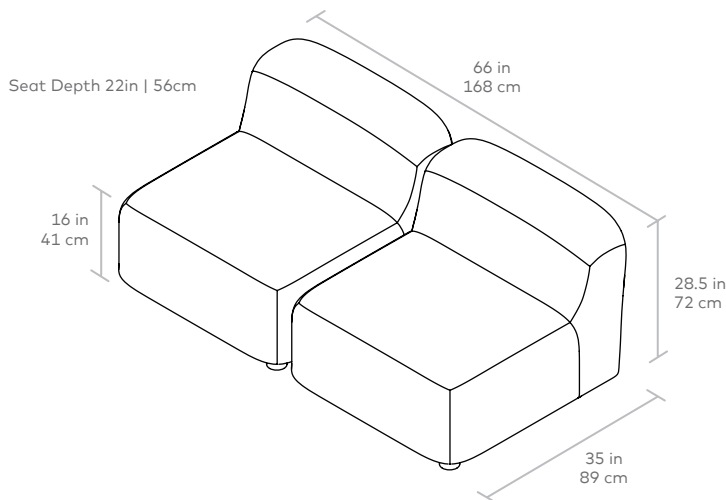

# Circuit Modular 2-PC Armless Sofa **NEW**

**UPHOLSTERY** > Fabric

**BASE** > Solid Ash Feet

The Circuit Modular Series is a contemporary seating collection that brings minimalist style to spaces large or small. Circuit's three sleek components—an armless chair, corner and ottoman—feature rounded profiles, with pleasing curves that invite relaxed entertaining and interaction. Rounded, solid natural ash legs complete the look by giving each piece an airy, floating quality perfect for small spaces. Combine the components to create a custom seating configuration that suits your home or work environment—Circuit's compact footprint is particularly well suited to lobbies, breakout rooms, hallways, and urban condominiums. Constructed with kiln-dried 100% FSC®-Certified hardwood in support of responsible forest management.