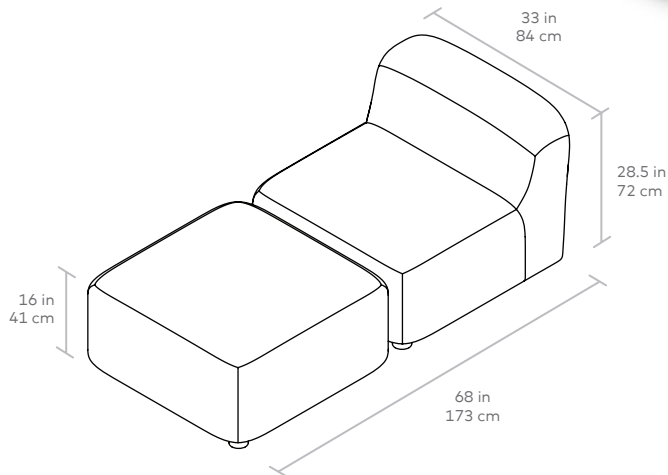

Circuit Modular 2-PC Chaise **NEW**

Gus*

UPHOLSTERY > Fabric

BASE > Solid Ash Feet

The Circuit Modular Series is a contemporary seating collection that brings minimalist style to spaces large or small. Circuit's three sleek components—an armless chair, corner and ottoman—feature rounded profiles, with pleasing curves that invite relaxed entertaining and interaction. Rounded, solid natural ash legs complete the look by giving each piece an airy, floating quality perfect for small spaces. Combine the components to create a custom seating configuration that suits your home or work environment—Circuit's compact footprint is particularly well suited to lobbies, breakout rooms, hallways, and urban condominiums. Constructed with kiln-dried 100% FSC®-Certified hardwood in support of responsible forest management.