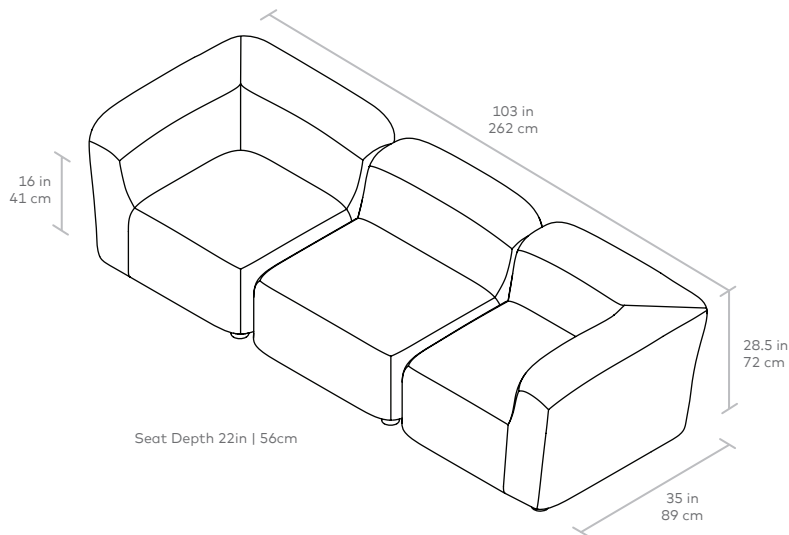

Circuit Modular 3-PC Sofa

Gus*

UPHOLSTERY > Fabric

BASE > Solid Ash Feet

The Circuit Modular Series is a contemporary seating collection that brings minimalist style to spaces large or small. Circuit's three sleek components—an armless chair, corner and ottoman—feature rounded profiles, with pleasing curves that invite relaxed entertaining and interaction. Rounded, solid natural ash legs complete the look by giving each piece an airy, floating quality perfect for small spaces. Combine the components to create a custom seating configuration that suits your home or work environment—Circuit's compact footprint is particularly well suited to lobbies, breakout rooms, hallways, and urban condominiums. Constructed with kiln-dried 100% FSC®-Certified hardwood in support of responsible forest management.