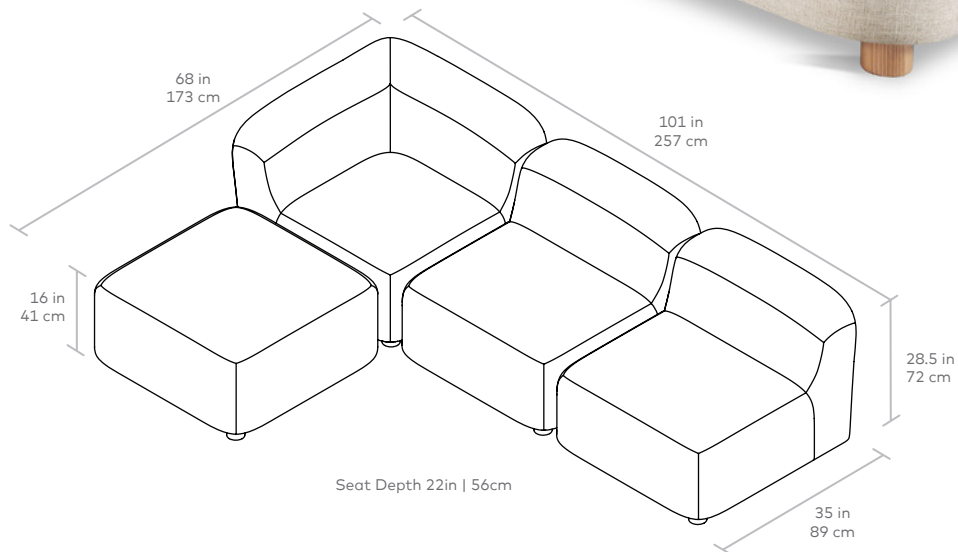

Circuit Modular 4-PC Sectional **NEW**

Gus*

UPHOLSTERY > Fabric

BASE > Solid Ash Feet

The Circuit Modular Series is a contemporary seating collection that brings minimalist style to spaces large or small. Circuit's three sleek components—an armless chair, corner and ottoman—feature rounded profiles, with pleasing curves that invite relaxed entertaining and interaction. Rounded, solid natural ash legs complete the look by giving each piece an airy, floating quality perfect for small spaces. Combine the components to create a custom seating configuration that suits your home or work environment—Circuit's compact footprint is particularly well suited to lobbies, breakout rooms, hallways, and urban condominiums. Constructed with kiln-dried 100% FSC®-Certified hardwood in support of responsible forest management.