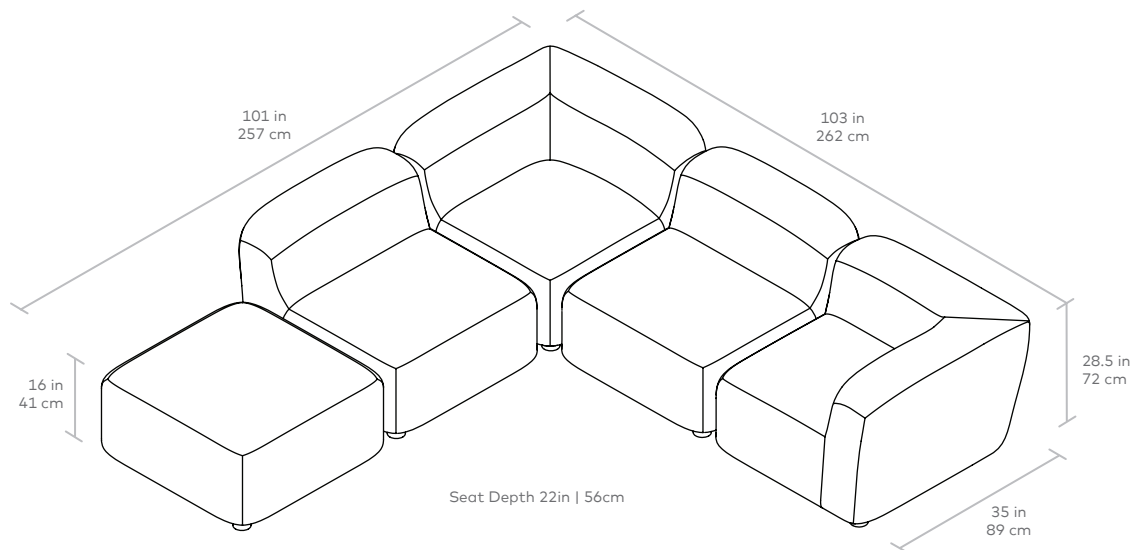

Circuit Modular 5-PC Sectional

Gus*

UPHOLSTERY > Fabric

BASE > Solid Ash Feet

The Circuit Modular Series is a contemporary seating collection that brings minimalist style to spaces large or small. Circuit's three sleek components—an armless chair, corner and ottoman—feature rounded profiles, with pleasing curves that invite relaxed entertaining and interaction. Rounded, solid natural ash legs complete the look by giving each piece an airy, floating quality perfect for small spaces. Combine the components to create a custom seating configuration that suits your home or work environment—Circuit's compact footprint is particularly well suited to lobbies, breakout rooms, hallways, and urban condominiums. Constructed with kiln-dried 100% FSC®-Certified hardwood in support of responsible forest management.