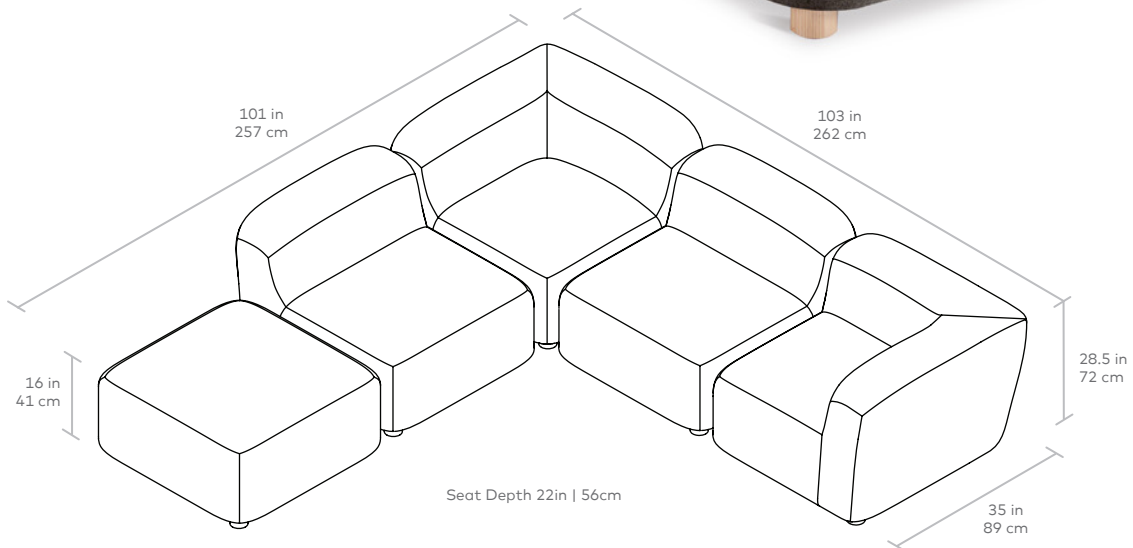

Circuit Modular 5-PC Sectional **NEW**

Gus*

UPHOLSTERY > Fabric

BASE > Solid Ash Feet

The Circuit Modular Series is a contemporary seating collection that brings minimalist style to spaces large or small. Circuit's three sleek components—an armless chair, corner and ottoman—feature rounded profiles, with pleasing curves that invite relaxed entertaining and interaction. Rounded, solid natural ash legs complete the look by giving each piece an airy, floating quality perfect for small spaces. Combine the components to create a custom seating configuration that suits your home or work environment—Circuit's compact footprint is particularly well suited to lobbies, breakout rooms, hallways, and urban condominiums. Constructed with kiln-dried 100% FSC®-Certified hardwood in support of responsible forest management.