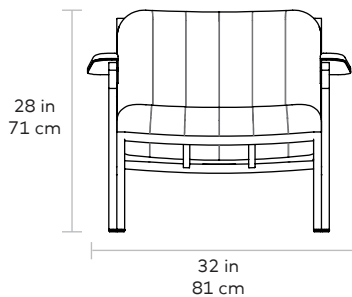

# Dunlop Chair **NEW**

Seat Depth 23in | 58cm

**UPHOLSTERY** > Fabric  
**BASE** > Powder Coated Steel

Juxtaposing an industrial frame with refined upholstery, the Dunlop is a contemporary accent chair that offers a stylish aesthetic with a relaxed feel. The angular, powder-coated steel frame is open on all sides, creating a lightness that suits both small and large spaces. Channeled upholstery on the seat and back adds subtle detail, while the upholstered arm pads complete a comfortable and laid-back look that is perfect for the modern home or workspace.