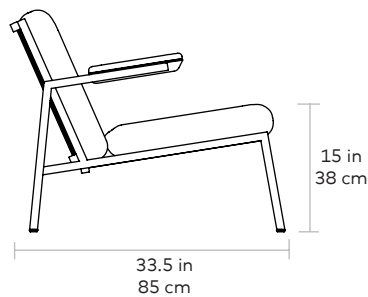

# Dunlop Chair **NEW**

Seat Depth 23in | 58cm

**UPHOLSTERY** > Fabric  
**BASE** > Powder Coated Steel

Juxtaposing an industrial frame with refined upholstery, the Dunlop is a contemporary accent chair that offers a stylish aesthetic with a relaxed feel. The angular, powder-coated steel frame is open on all sides, creating a lightness that suits both small and large spaces. Channeled upholstery on the seat and back adds subtle detail, while the upholstered arm pads complete a comfortable and laid-back look that is perfect for the modern home or workspace.