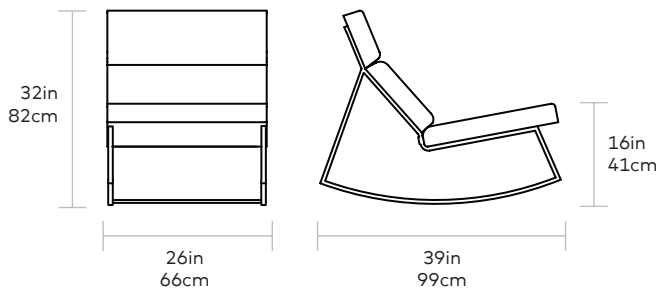

GT Rocker

Gus*

Seat Depth 17in | 43cm

UPHOLSTERY > Fabric
BASE > Powder Coated Steel

The Gus* version of the perfect modern rocking chair; featuring a powder coated frame with architecturally-styled cushions inspired by airport lounge seating and 70's car interiors. Constructed with 100% FSC-Certified Wood in support of responsible forest management.