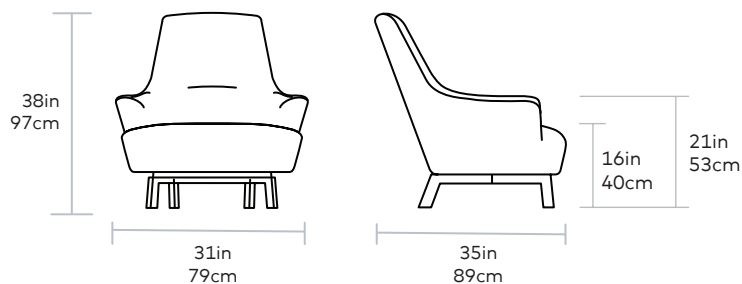

Hilary Chair

Gus*

Seat Depth 21in | 54cm

UPHOLSTERY > Fabric

BASE > Solid Wood with Walnut Finish

Combining fluid curves and tailored lines, the Hilary Chair is a contemporary take on mid-century Scandinavian style. A channel-stitch detail on the backrest adds subtle interest and unbroken piping along the arms and back emphasizes Hilary's sculptural form. With its high back support and splayed angular wood base, the Hilary is designed for relaxing in style. Constructed with kiln-dried FSC®-Certified wood, in support of responsible forest management.