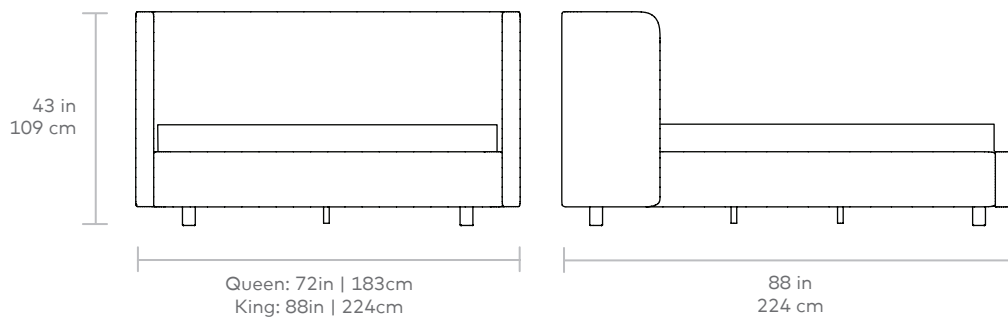

Asheville Bed **NEW**

UPHOLSTERY > Fabric

LEGS > Solid Wood Ash Natural or Black

Striking curves and elegant upholstery make the Asheville Bed a distinctly modern refuge of comfort and tranquility. The bed's standout feature is the rounded headboard, which gently envelops you, creating an atmosphere of warmth and coziness. With its minimal, Scandi-inspired aesthetic, Asheville is a stunning platform bed with style and substance. Constructed with kiln-dried 100% FSC®-Certified hardwood in support of responsible forest management.