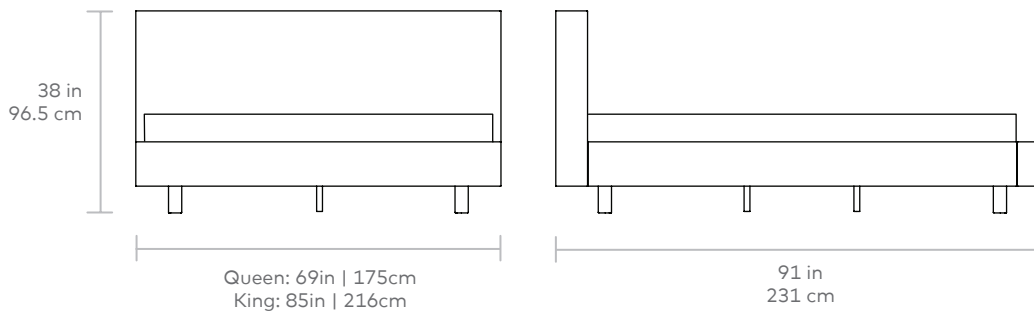

Parcel Bed **NEW**

UPHOLSTERY > Fabric
LEGS > Solid Wood Ash Natural or Black

With its generous, soft surface area and sleek design, the Parcel is the quintessential modern platform bed. The squared-off headboard, side rails and footboard create a simple, sculptural modern frame, while French seams soften the look with classic detail. Supported by solid ash legs, Parcel seems to float, lending an airy quality that complements any bedroom interior. Available as a king or queen. Constructed with kiln-dried 100% FSC®-Certified hardwood in support of responsible forest management.

To see all finish options visit
GUSMODERN.COM