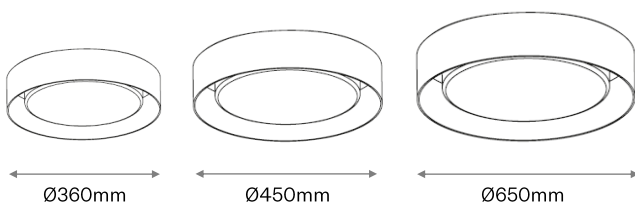

A custom-made suspended or surface mounted luminaire with an opal diffuser that sits inside an aluminium frame.

Choose from our standard colours of black and white or go custom to suit the space required.  
Available as non-dimmable or dimmable.

**Description:** Suspended or Surface Mounted  
**Lumen Output:** Up to 4000Lm  
**Colour Temperature:** 3000K | 4000K  
**Options:** No Dim | Mains Dim  
**Dimensions:** Ø360mm, Ø450mm, Ø650mm  
**Colours:** White | Black | Silver | Custom  
**Material:** Aluminium  
**Diffuser:** Opal Acrylic | Opal Glass

### Dimensions