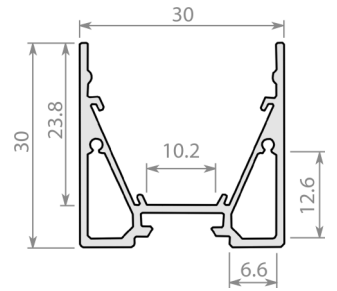

Power-Line 30

A high quality anodized aluminium profile with the versatility to be used as a surface, wall mount or suspended luminaire.

- Installation:** Surface Mount | Suspended
- Light source:** LED Strip
- Dimensions:** H30mm x W30mm
- Diffuser:** Opal
- Lengths:** Single lengths up to 5m
- Finish:** Anodised | Black | White | Custom

Installation

Power-Line 30 Recessed

A high quality recessed aluminium profile ideal for plasterboard ceilings and walls.

- Installation:** Recessed
- Light source:** LED Strip
- Dimensions:** H30mm x W40mm
- Diffuser:** Opal
- Lengths:** Single lengths up to 5m
- Finish:** Anodised | Black | White | Custom

Mounting Clip

90° Joiner

Straight Joiner

Adjustable Joiner

Wall Bracket

Recess Clip