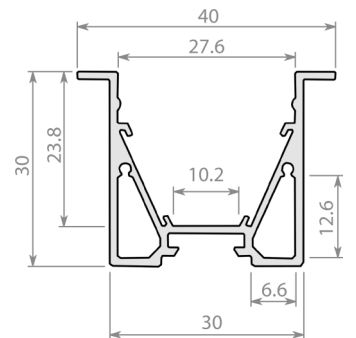

Power-Line 30

A high quality anodized aluminium profile with the versatility to be used as a surface, wall mount or suspended luminaire.

- Installation:** Surface Mount | Suspended
- Light source:** LED Strip
- Dimensions:** H30mm x W30mm
- Diffuser:** Opal
- Lengths:** Single lengths up to 5m
- Finish:** Anodised | Black | White | Custom

Installation

Power-Line 30 Recessed

A high quality recessed aluminium profile ideal for plasterboard ceilings and walls.

- Installation:** Recessed
- Light source:** LED Strip
- Dimensions:** H30mm x W40mm
- Diffuser:** Opal
- Lengths:** Single lengths up to 5m
- Finish:** Anodised | Black | White | Custom

Mounting Clip

90° Joiner

Straight Joiner

Adjustable Joiner

Wall Bracket

Recess Clip