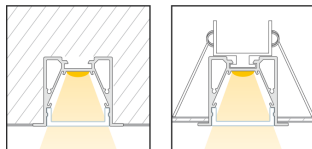

Power-Line 30

A high quality anodized aluminium profile with the versatility to be used as a surface, wall mount or suspended luminaire.

- Installation:** Surface Mount | Suspended
- Light source:** LED Strip
- Dimensions:** H30mm x W30mm
- Diffuser:** Opal
- Lengths:** Single lengths up to 5m
- Finish:** Anodised | Black | White | Custom

Installation

Power-Line 30 Recessed

A high quality recessed aluminium profile ideal for plasterboard ceilings and walls.

- Installation:** Recessed
- Light source:** LED Strip
- Dimensions:** H30mm x W40mm
- Diffuser:** Opal
- Lengths:** Single lengths up to 5m
- Finish:** Anodised | Black | White | Custom

Installation

Accessories

Asymmetric Insert

Drop Diffuser

Drop Diffuser End Cap

PL30 End Caps

PL30R End Caps

Suspension Set