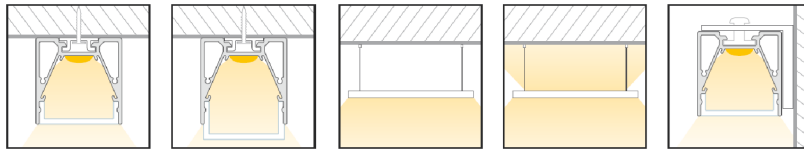

Power-Line 30

A high quality anodized aluminium profile with the versatility to be used as a surface, wall mount or suspended luminaire.

- Installation:** Surface Mount | Suspended
- Light source:** LED Strip
- Dimensions:** H30mm x W30mm
- Diffuser:** Opal
- Lengths:** Single lengths up to 5m
- Finish:** Anodised | Black | White | Custom

Installation

Power-Line 30 Recessed

A high quality recessed aluminium profile ideal for plasterboard ceilings and walls.

- Installation:** Recessed
- Light source:** LED Strip
- Dimensions:** H30mm x W40mm
- Diffuser:** Opal
- Lengths:** Single lengths up to 5m
- Finish:** Anodised | Black | White | Custom