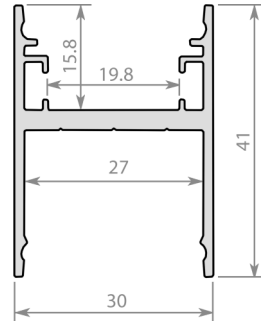

Power-Line 30H

A sleek and elegant profile that is customised into a suspended fitting with the option of direct/indirect light output.

- Installation:** Suspended
- Light source:** LED Strip
- Dimensions:** H41mm x W30mm
- Diffuser:** Opal
- Lengths:** Single lengths up to 5m
- Finish:** Anodised | Black | White | Custom

Installation

Power-Line 30 Trimless

An almost invisible aluminium edge with its perforated wings for a user-friendly installation

- Installation:** Recessed
- Light source:** LED Strip
- Dimensions:** H25.7mm x W80.6mm
- Diffuser:** Opal
- Lengths:** Single lengths up to 5m
- Finish:** Anodised | Black | White | Custom