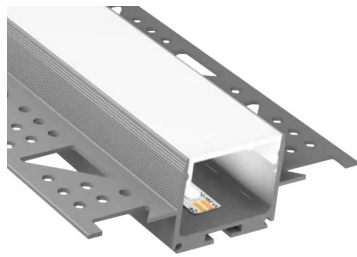

Power-Line 30H

A sleek and elegant profile that is customised into a suspended fitting with the option of direct/indirect light output.

- Installation:** Suspended
- Light source:** LED Strip
- Dimensions:** H41mm x W30mm
- Diffuser:** Opal
- Lengths:** Single lengths up to 5m
- Finish:** Anodised | Black | White | Custom

Installation

Power-Line 30 Trimless

An almost invisible aluminium edge with its perforated wings for a user-friendly installation

- Installation:** Recessed
- Light source:** LED Strip
- Dimensions:** H25.7mm x W80.6mm
- Diffuser:** Opal
- Lengths:** Single lengths up to 5m
- Finish:** Anodised | Black | White | Custom

Installation

Accessories

Asymmetric Insert

PL30T End Cap

PL30H End Cap

Suspension Set

Straight Joiner

90° Joiner

Adjustable Joiner