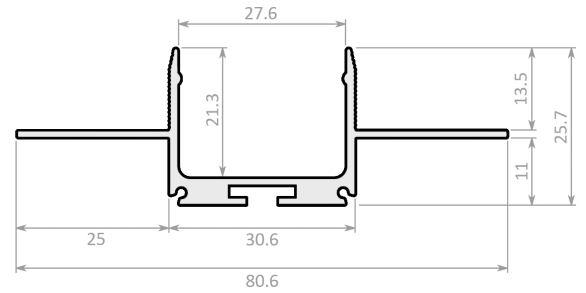

Power-Line 30H

A sleek and elegant profile that is customised into a suspended fitting with the option of direct/indirect light output.

- Installation:** Suspended
- Light source:** LED Strip
- Dimensions:** H41mm x W30mm
- Diffuser:** Opal
- Lengths:** Single lengths up to 5m
- Finish:** Anodised | Black | White | Custom

Installation

Power-Line 30 Trimless

An almost invisible aluminium edge with its perforated wings for a user-friendly installation

- Installation:** Recessed
- Light source:** LED Strip
- Dimensions:** H25.7mm x W80.6mm
- Diffuser:** Opal
- Lengths:** Single lengths up to 5m
- Finish:** Anodised | Black | White | Custom

Installation

Accessories

Asymmetric Insert

PL30T End Cap

PL30H End Cap

Suspension Set

Straight Joiner

90° Joiner