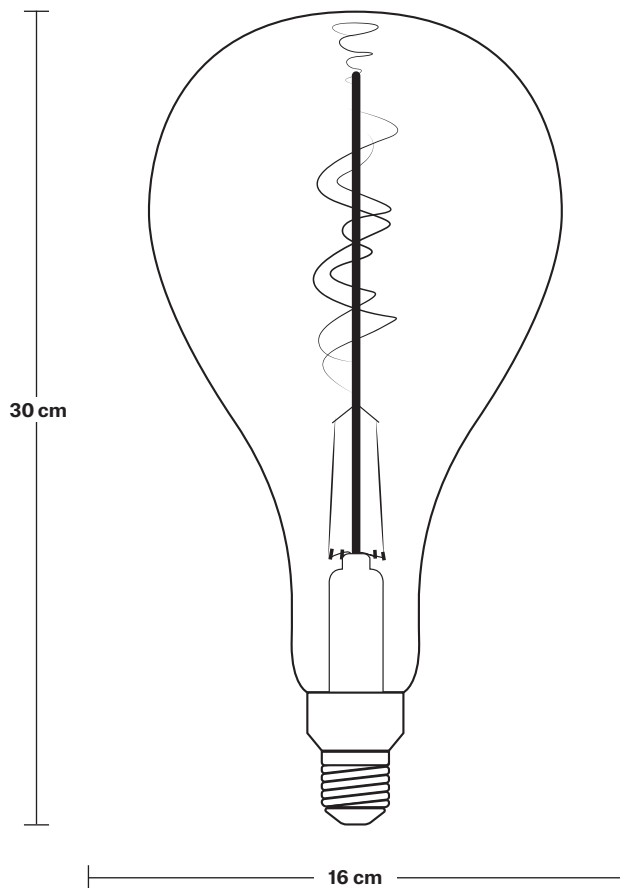

Vintage LED Edison Bulb Old Filament Lamp

- 8W E27 Spiral Drop PS160

Product Code: PS160-8W-SG

8W

SPECIFICATIONS

We meet all UK and EU lighting and safety regulations.

Our products are hand finished to ensure an authentic vintage look and therefore they may vary slightly from those shown in the images.

Wattage: 8W - 300 lumen - smoke grey
- dim-mable (range: 10 - 100%)

Voltage: 220-240V

INFORMATION

Finishes: Smoke Grey,

Fitting Size: E27 screw cap

Colour Temp: 2200 K

Colour Rendering Index: CRI >80

Compatible Dimmer: LED Compatible

Lifespan: 15,000 Hours

DIMENSIONS

Bulb Height: 30 cm / 11.8"

Bulb Width: 16 cm / 6.3"

Bulb Depth: 16 cm / 6.3"

INDUSTVILLE