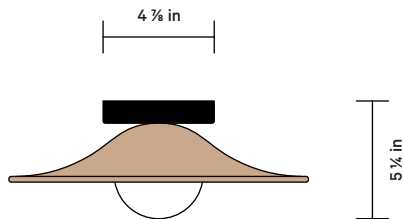

In Common With

SIDE VIEW

BOTTOM VIEW

The Alien shade is handmade by draping a slab of clay over a press mold. Have questions or need help deciding? Contact sales@incommonwith.com.

DETAILS

Materials	Ceramic, Steel
Bulb Included	G9 / 110 V / 4.5 W / 450 lm / 2700 K Dimmable
Lead Time	12 Weeks
Max Wattage	10 W
Certifications	 