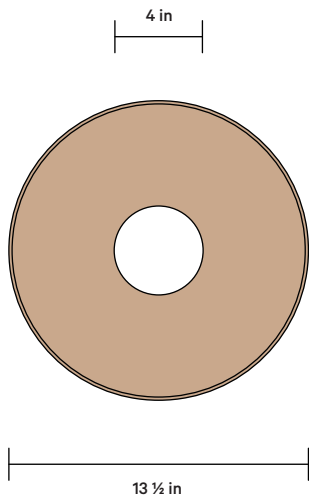

In Common With

SIDE VIEW

BOTTOM VIEW

The Alien shade is handmade by draping a slab of clay over a press mold. Have questions or need help deciding? Contact sales@incommonwith.com.

DETAILS

Materials	Ceramic, Steel
Bulb Included	G9 / 110 V / 4.5 W / 450 lm / 2700 K Dimmable
Lead Time	12 Weeks
Max Wattage	10 W
Certifications	 