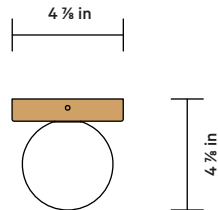

In Common With

FRONT / SIDE VIEW

FRONT / SIDE VIEW

Vehemently anti-trend and just plain cute. A simple, but considered design choice for your space.

DETAILS

Materials	Steel, Brass, Glass
Bulbs Included	G9 / 110 V / 4.5 W / 450 lm / 2700 K Dimmable
Lead Time	2 Weeks
Max Wattage	10 W
Certifications	 