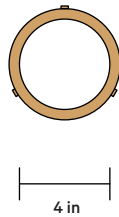

In Common With

FRONT / SIDE VIEW

FRONT / SIDE VIEW

Vehemently anti-trend and just plain cute. A simple, but considered design choice for your space.

DETAILS

Materials	Steel, Brass, Glass
Bulbs Included	G9 / 110 V / 4.5 W / 450 lm / 2700 K Dimmable
Lead Time	2 Weeks
Max Wattage	10 W
Certifications	 