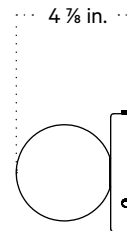

In Common With

Orb 4 Surface Mount
Technical Specifications

Orb 4 Surface Mount

Technical Specifications

Materials	Steel or brass, glass
Product weight	1.25 lbs
Lead time	Painted metal: 3 days Brass: 2 weeks
Bulbs included (1)	G9 / 110 V / 4.5 W / 450 lm 2700 K / dimmable
Dimmer	TRIAC
Max wattage	10 W
Certifications	UL listed, damp-rated

Front View

Side View

Front View: Ceiling Installation

Isometric View

Orb 4 Surface Mount, Plug-in

Technical Specifications

Materials	Steel or brass, glass
Product weight	1.75 lbs
Lead time	2 weeks
Bulbs included (1)	G9 / 110 V / 4.5 W / 450 lm / 2700 K / dimmable
Dimmer	Optional in-line dimmer switch
Cord length	16 feet
Max wattage	10 W
Certifications	UL listed