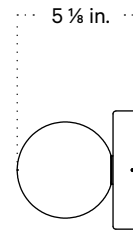

Front View

Side View

Front View: Ceiling Installation

Isometric View

Orb 4 Surface Mount, Plug-in

Technical Specifications

Materials	Steel or brass, glass
Product weight	1.75 lbs
Lead time	2 weeks
Bulbs included (1)	G9 / 110 V / 4.5 W / 450 lm / 2700 K / dimmable
Dimmer	Optional in-line dimmer switch
Cord length	16 feet
Max wattage	10 W
Certifications	UL listed

Updated January 3, 2024

Front View

Side View

On/off Switch Detail

Inline Dimmer Switch Detail

Orb 4 Surface Mount, Outdoor Rated

Technical Specifications

Materials	Steel or brass, glass
Product weight	1.25 lbs
Lead time	2 weeks
Bulbs included (1)	G9 / 110 V / 4.5 W / 450 lm 2700 K / dimmable
Dimmer	TRIAC
Max wattage	10 W
Certifications	UL listed, damp-rated, wet-rated

Notes

1. This fixture can be installed on a wall or ceiling.

Updated January 3, 2024

Front View

Side View

Front View: Ceiling Installation

Isometric View

Finish Options