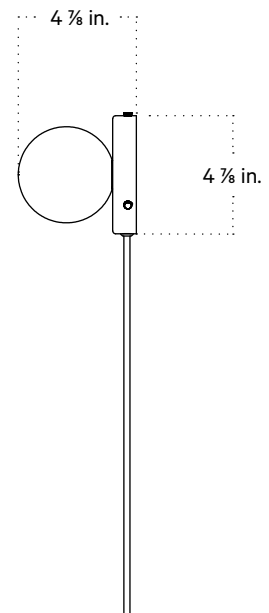

In Common With

Orb 4 Surface Mount
Technical Specifications

Orb 4 Surface Mount

Technical Specifications

Materials	Steel or brass, glass
Product weight	1.25 lbs
Lead time	Painted metal: 3 days Brass: 2 weeks
Bulbs included (1)	G9 / 110 V / 4.5 W / 450 lm 2700 K / dimmable
Dimmer	TRIAC
Max wattage	10 W
Certifications	UL listed, damp-rated

Front View

Side View

Front View: Ceiling Installation

Isometric View

Orb 4 Surface Mount, Plug-in

Technical Specifications

Materials	Steel or brass, glass
Product weight	1.75 lbs
Lead time	2 weeks
Bulbs included (1)	G9 / 110 V / 4.5 W / 450 lm / 2700 K / dimmable
Dimmer	Optional in-line dimmer switch
Cord length	16 feet
Max wattage	10 W
Certifications	UL listed

Notes

1. This fixture can be ordered with an on/off switch or an inline dimmer; see additional details below.
2. Fixtures ordered with painted metal hardware and an on/off switch come with a 16-foot black fabric cord. The on/off switch is located 8 feet from the plug.
3. Fixtures ordered with painted metal hardware and an inline dimmer have a 16-foot black nylon cord. The dimmer switch is our black painted metal finish and is located 8 feet from the plug.
4. Fixtures ordered with brass hardware and an on/off switch come with a 16-foot chocolate brown fabric cord. The on/off switch is located 8 feet from the plug.
5. Fixtures ordered in brass hardware and an inline dimmer have a 16-foot chocolate brown fabric cord. The dimmer switch is our black painted metal finish and is located 8 feet from the plug.
6. Custom cord color can be specified for an additional cost; please inquire.

Updated January 3, 2024

Front View

Side View

On/off Switch Detail

Inline Dimmer Switch Detail

Orb 4 Surface Mount, Outdoor Rated

Technical Specifications

Materials	Steel or brass, glass
Product weight	1.25 lbs
Lead time	2 weeks
Bulbs included (1)	G9 / 110 V / 4.5 W / 450 lm 2700 K / dimmable
Dimmer	TRIAC
Max wattage	10 W
Certifications	UL listed, damp-rated, wet-rated