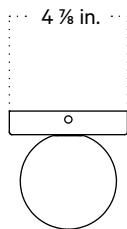

In Common With

Orb 4 Surface Mount
Technical Specifications

Orb 4 Surface Mount

Technical Specifications

Materials	Steel or brass, glass
Product weight	1.25 lbs
Lead time	Painted metal: 3 days Brass: 2 weeks
Bulbs included (1)	G9 / 110 V / 4.5 W / 450 lm 2700 K / dimmable
Dimmer	TRIAC
Max wattage	10 W
Certifications	UL listed, damp-rated

Front View

Side View

Front View: Ceiling Installation

Isometric View

Orb 4 Surface Mount, Plug-in

Technical Specifications

Materials	Steel or brass, glass
Product weight	1.75 lbs
Lead time	2 weeks
Bulbs included (1)	G9 / 110 V / 4.5 W / 450 lm / 2700 K / dimmable
Dimmer	Optional in-line dimmer switch
Cord length	16 feet
Max wattage	10 W
Certifications	UL listed