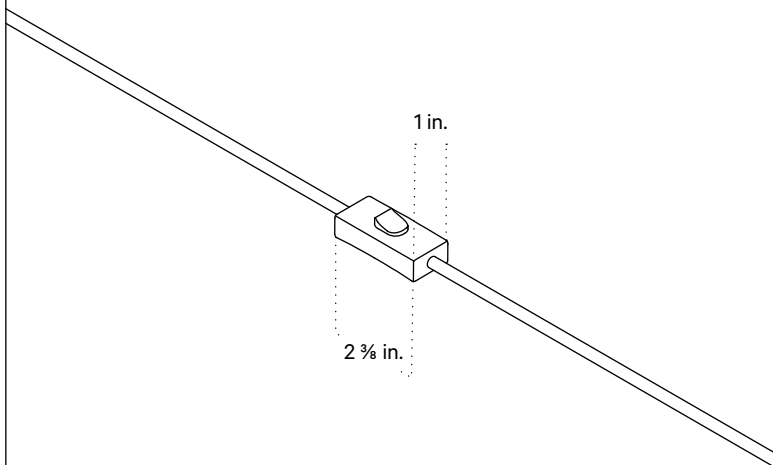

Front View

Side View

Front View: Ceiling Installation

Isometric View

Orb 4 Surface Mount, Plug-in

Technical Specifications

Materials	Steel or brass, glass
Product weight	1.75 lbs
Lead time	2 weeks
Bulbs included (1)	G9 / 110 V / 4.5 W / 450 lm / 2700 K / dimmable
Dimmer	Optional in-line dimmer switch
Cord length	16 feet
Max wattage	10 W
Certifications	UL listed

Notes

1. This fixture can be ordered with an on/off switch or an inline dimmer; see additional details below.
2. Fixtures ordered with painted metal hardware and an on/off switch come with a 16-foot black fabric cord. The on/off switch is located 8 feet from the plug.
3. Fixtures ordered with painted metal hardware and an inline dimmer have a 16-foot black nylon cord. The dimmer switch is our black painted metal finish and is located 8 feet from the plug.
4. Fixtures ordered with brass hardware and an on/off switch come with a 16-foot chocolate brown fabric cord. The on/off switch is located 8 feet from the plug.
5. Fixtures ordered in brass hardware and an inline dimmer have a 16-foot chocolate brown fabric cord. The dimmer switch is our black painted metal finish and is located 8 feet from the plug.
6. Custom cord color can be specified for an additional cost; please inquire.

Updated January 3, 2024

Front View

Side View

On/off Switch Detail

Inline Dimmer Switch Detail

Orb 4 Surface Mount, Outdoor Rated

Technical Specifications

Materials	Steel or brass, glass
Product weight	1.25 lbs
Lead time	2 weeks
Bulbs included (1)	G9 / 110 V / 4.5 W / 450 lm 2700 K / dimmable
Dimmer	TRIAC
Max wattage	10 W
Certifications	UL listed, damp-rated, wet-rated

Notes

1. This fixture can be installed on a wall or ceiling.

Updated January 3, 2024

Front View

Side View

Front View: Ceiling Installation

Isometric View

Finish Options