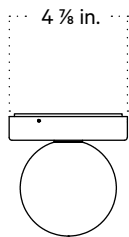

Front View

Side View

Front View: Ceiling Installation

Isometric View

Orb 4 Surface Mount, Plug-in

Technical Specifications

Materials	Steel or brass, glass
Product weight	1.75 lbs
Lead time	2 weeks
Bulbs included (1)	G9 / 110 V / 4.5 W / 450 lm / 2700 K / dimmable
Dimmer	Optional in-line dimmer switch
Cord length	16 feet
Max wattage	10 W
Certifications	UL listed

Updated January 3, 2024

Front View

Side View

On/off Switch Detail

Inline Dimmer Switch Detail

Orb 4 Surface Mount, Outdoor Rated

Technical Specifications

Materials	Steel or brass, glass
Product weight	1.25 lbs
Lead time	2 weeks
Bulbs included (1)	G9 / 110 V / 4.5 W / 450 lm 2700 K / dimmable
Dimmer	TRIAC
Max wattage	10 W
Certifications	UL listed, damp-rated, wet-rated

Notes

1. This fixture can be installed on a wall or ceiling.

Updated January 3, 2024

Front View

Side View

Front View: Ceiling Installation

Isometric View

Finish Options