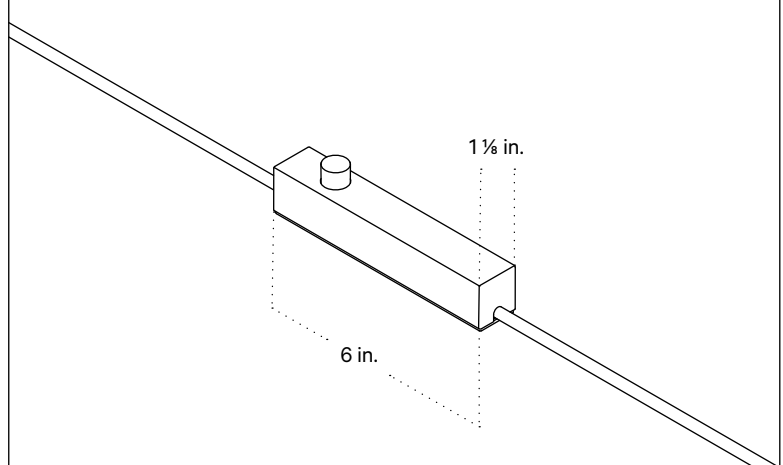

Front View

Side View

Front View: Ceiling Installation

Isometric View

Orb 4 Surface Mount, Plug-in

Technical Specifications

Materials	Steel or brass, glass
Product weight	1.75 lbs
Lead time	2 weeks
Bulbs included (1)	G9 / 110 V / 4.5 W / 450 lm / 2700 K / dimmable
Dimmer	Optional in-line dimmer switch
Cord length	16 feet
Max wattage	10 W
Certifications	UL listed

Notes

1. This fixture can be ordered with an on/off switch or an inline dimmer; see additional details below.
2. Fixtures ordered with painted metal hardware and an on/off switch come with a 16-foot black fabric cord. The on/off switch is located 8 feet from the plug.
3. Fixtures ordered with painted metal hardware and an inline dimmer have a 16-foot black nylon cord. The dimmer switch is our black painted metal finish and is located 8 feet from the plug.
4. Fixtures ordered with brass hardware and an on/off switch come with a 16-foot chocolate brown fabric cord. The on/off switch is located 8 feet from the plug.
5. Fixtures ordered in brass hardware and an inline dimmer have a 16-foot chocolate brown fabric cord. The dimmer switch is our black painted metal finish and is located 8 feet from the plug.
6. Custom cord color can be specified for an additional cost; please inquire.

Updated January 3, 2024

Front View

Side View

On/off Switch Detail

Inline Dimmer Switch Detail

Orb 4 Surface Mount, Outdoor Rated

Technical Specifications

Materials	Steel or brass, glass
Product weight	1.25 lbs
Lead time	2 weeks
Bulbs included (1)	G9 / 110 V / 4.5 W / 450 lm 2700 K / dimmable
Dimmer	TRIAC
Max wattage	10 W
Certifications	UL listed, damp-rated, wet-rated

Notes

1. This fixture can be installed on a wall or ceiling.

Updated January 3, 2024

Front View

Side View

Front View: Ceiling Installation

Isometric View

Finish Options