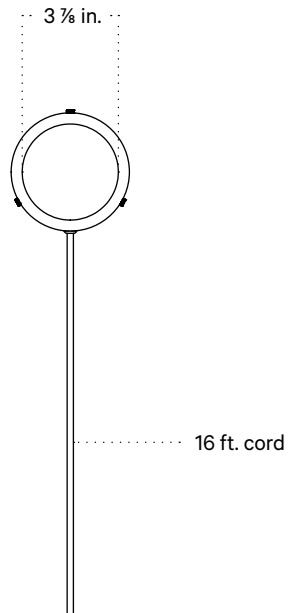

In Common With

Orb 4 Surface Mount
Technical Specifications

Orb 4 Surface Mount

Technical Specifications

Materials	Steel or brass, glass
Product weight	1.25 lbs
Lead time	Painted metal: 3 days Brass: 2 weeks
Bulbs included (1)	G9 / 110 V / 4.5 W / 450 lm 2700 K / dimmable
Dimmer	TRIAC
Max wattage	10 W
Certifications	UL listed, damp-rated

Front View

Side View

Front View: Ceiling Installation

Isometric View

Orb 4 Surface Mount, Plug-in

Technical Specifications

Materials	Steel or brass, glass
Product weight	1.75 lbs
Lead time	2 weeks
Bulbs included (1)	G9 / 110 V / 4.5 W / 450 lm / 2700 K / dimmable
Dimmer	Optional in-line dimmer switch
Cord length	16 feet
Max wattage	10 W
Certifications	UL listed

Notes

1. This fixture can be ordered with an on/off switch or an inline dimmer; see additional details below.
2. Fixtures ordered with painted metal hardware and an on/off switch come with a 16-foot black fabric cord. The on/off switch is located 8 feet from the plug.
3. Fixtures ordered with painted metal hardware and an inline dimmer have a 16-foot black nylon cord. The dimmer switch is our black painted metal finish and is located 8 feet from the plug.
4. Fixtures ordered with brass hardware and an on/off switch come with a 16-foot chocolate brown fabric cord. The on/off switch is located 8 feet from the plug.
5. Fixtures ordered in brass hardware and an inline dimmer have a 16-foot chocolate brown fabric cord. The dimmer switch is our black painted metal finish and is located 8 feet from the plug.
6. Custom cord color can be specified for an additional cost; please inquire.

Updated January 3, 2024

Front View

Side View

On/off Switch Detail

Inline Dimmer Switch Detail

Orb 4 Surface Mount, Outdoor Rated

Technical Specifications

Materials	Steel or brass, glass
Product weight	1.25 lbs
Lead time	2 weeks
Bulbs included (1)	G9 / 110 V / 4.5 W / 450 lm 2700 K / dimmable
Dimmer	TRIAC
Max wattage	10 W
Certifications	UL listed, damp-rated, wet-rated