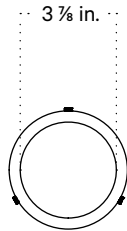

In Common With

Orb 4 Surface Mount
Technical Specifications

Orb 4 Surface Mount

Technical Specifications

Materials	Steel or brass, glass
Product weight	1.25 lbs
Lead time	Painted metal: 3 days Brass: 2 weeks
Bulbs included (1)	G9 / 110 V / 4.5 W / 450 lm 2700 K / dimmable
Dimmer	TRIAC
Max wattage	10 W
Certifications	UL listed, damp-rated

Front View

Side View

Front View: Ceiling Installation

Isometric View

Orb 4 Surface Mount, Plug-in

Technical Specifications

Materials	Steel or brass, glass
Product weight	1.75 lbs
Lead time	2 weeks
Bulbs included (1)	G9 / 110 V / 4.5 W / 450 lm / 2700 K / dimmable
Dimmer	Optional in-line dimmer switch
Cord length	16 feet
Max wattage	10 W
Certifications	UL listed

Updated January 3, 2024

Front View

Side View

On/off Switch Detail

Inline Dimmer Switch Detail

Orb 4 Surface Mount, Outdoor Rated

Technical Specifications

Materials	Steel or brass, glass
Product weight	1.25 lbs
Lead time	2 weeks
Bulbs included (1)	G9 / 110 V / 4.5 W / 450 lm 2700 K / dimmable
Dimmer	TRIAC
Max wattage	10 W
Certifications	UL listed, damp-rated, wet-rated