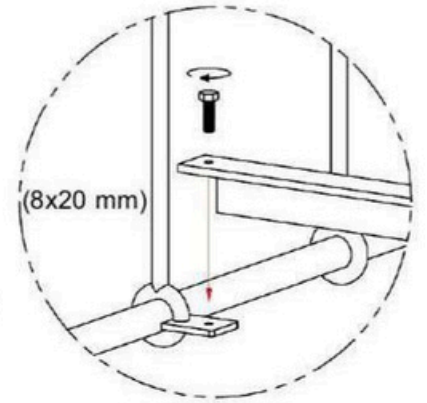

Assembly Instruction
Product Description: IRON BED

Hardware and Component List:

Hardware/Component List		Qty.	Hardware/Component List		Qty.
	Headboard	1		Footboard	1
	Side Rail	2		Center Support	2
	Center Leg	4		Slats	1
	Bolt	8		Washer	8
	Bolt	4		Nut	4
	Bolt	4		Wrench	1
	Allen Bolt	4		Allen Key	1

1

2

Assembly Instruction
Product Description: IRON BED

3

4

5

Level Adjustment - In case any Unalignment, use levelers to adjust the balance of the item.

ASSEMBLED PRODUCT