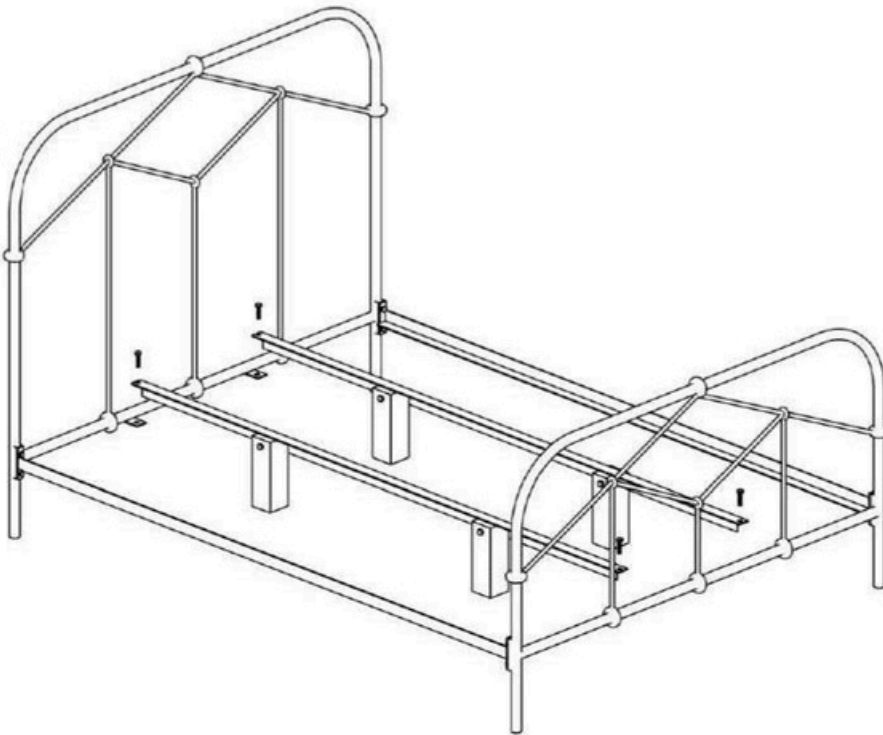

Assembly Instruction
Product Description: IRON BED

Hardware and Component List:

Hardware/Component List		Qty.	Hardware/Component List		Qty.
	Headboard	1		Footboard	1
	Side Rail	2		Center Support	2
	Center Leg	4		Slats	1
	Bolt	8		Washer	8
	Bolt	4		Nut	4
	Bolt	4		Wrench	1
	Allen Bolt	4		Allen Key	1

1

2

Assembly Instruction
Product Description: IRON BED

3

4

5

Level Adjustment - In case any Unalignment, use levelers to adjust the balance of the item.

ASSEMBLED PRODUCT