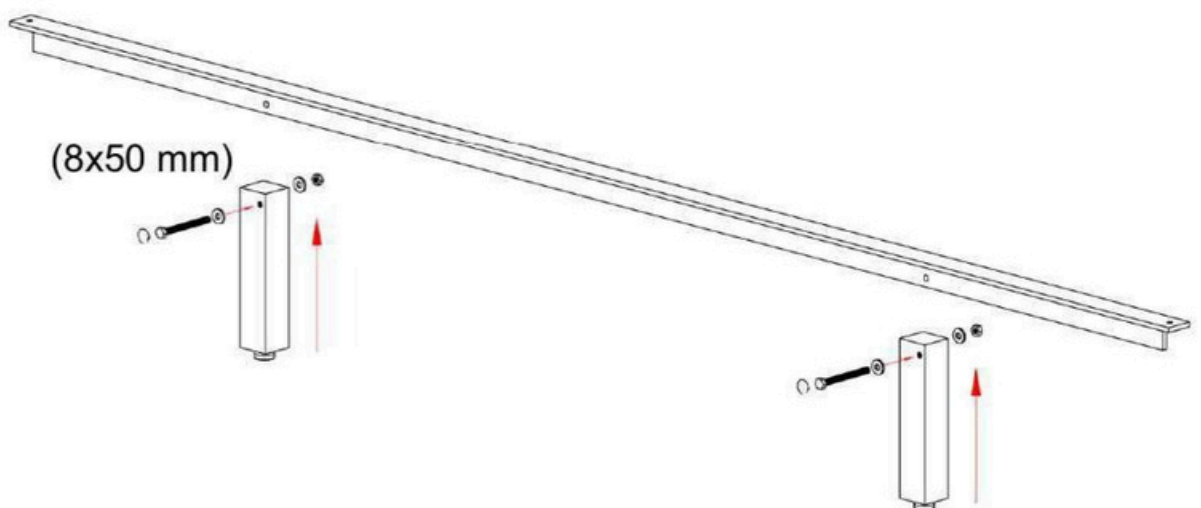

Assembly Instruction
Product Description: IRON BED

Hardware and Component List:

Hardware/Component List		Qty.	Hardware/Component List		Qty.
	Headboard	1		Footboard	1
	Side Rail	2		Center Support	2
	Center Leg	4		Slats	1
	Bolt	8		Washer	8
	Bolt	4		Nut	4
	Bolt	4		Wrench	1
	Allen Bolt	4		Allen Key	1

1

2

Assembly Instruction
Product Description: IRON BED

3

4

5

Level Adjustment - In case any Unalignment, use levelers to adjust the balance of the item.

ASSEMBLED PRODUCT