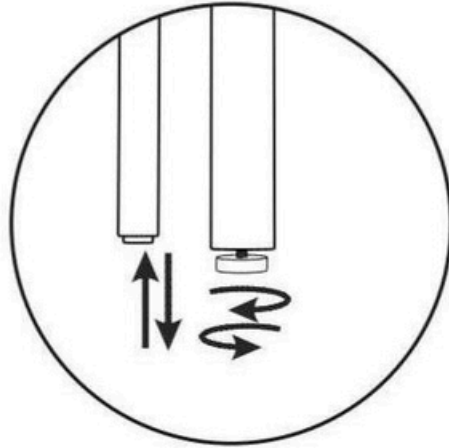

Assembly Instruction
Product Description: IRON BED

Hardware and Component List:

Hardware/Component List		Qty.	Hardware/Component List		Qty.
	Headboard	1		Footboard	1
	Side Rail	2		Center Support	2
	Center Leg	4		Slats	1
	Bolt	8		Washer	8
	Bolt	4		Nut	4
	Bolt	4		Wrench	1
	Allen Bolt	4		Allen Key	1

1

2

Assembly Instruction
Product Description: IRON BED

3

4

5

Level Adjustment - In case any Unalignment, use levelers to adjust the balance of the item.

ASSEMBLED PRODUCT