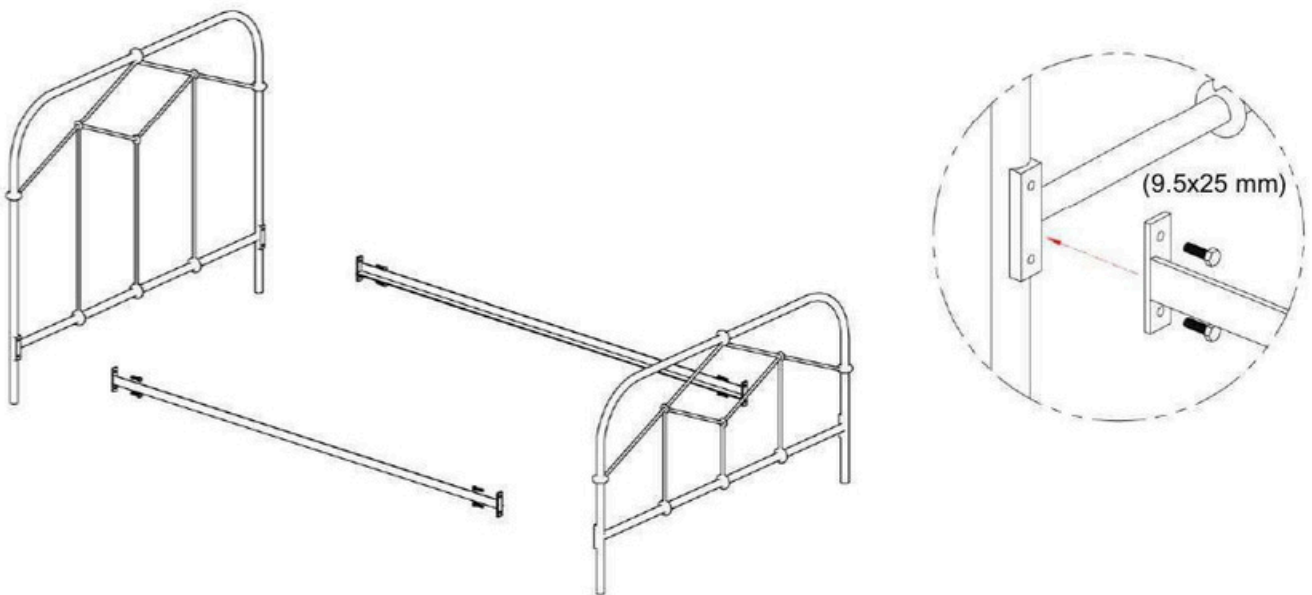

Assembly Instruction
Product Description: IRON BED

Hardware and Component List:

Hardware/Component List		Qty.	Hardware/Component List		Qty.
	Headboard	1		Footboard	1
	Side Rail	2		Center Support	2
	Center Leg	4		Slats	1
	Bolt	8		Washer	8
	Bolt	4		Nut	4
	Bolt	4		Wrench	1
	Allen Bolt	4		Allen Key	1

1

2

Assembly Instruction
Product Description: IRON BED

3

4

5

Level Adjustment - In case any Unalignment, use levelers to adjust the balance of the item.

ASSEMBLED PRODUCT