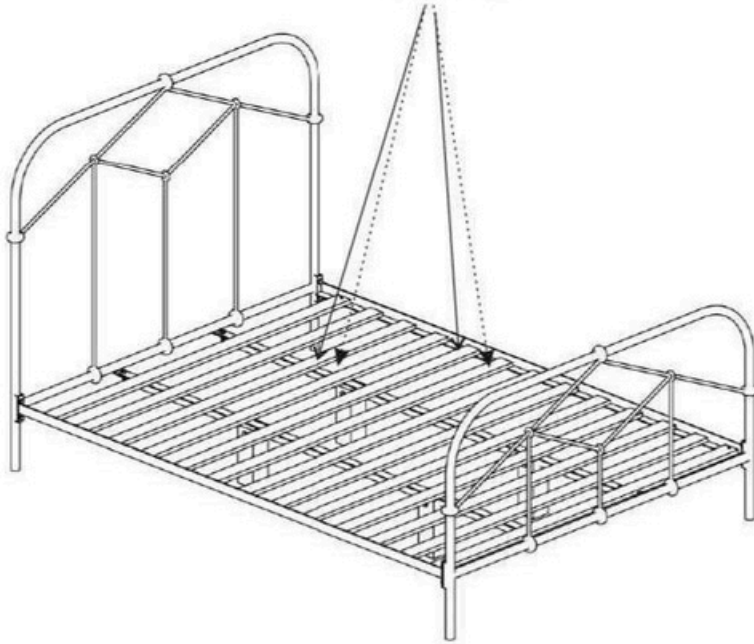

Assembly Instruction
Product Description: IRON BED

Hardware and Component List:

Hardware/Component List		Qty.	Hardware/Component List		Qty.
	Headboard	1		Footboard	1
	Side Rail	2		Center Support	2
	Center Leg	4		Slats	1
	Bolt	8		Washer	8
	Bolt	4		Nut	4
	Bolt	4		Wrench	1
	Allen Bolt	4		Allen Key	1

1

2

Assembly Instruction
Product Description: IRON BED

3

4

5

Level Adjustment - In case any Unalignment, use levelers to adjust the balance of the item.

ASSEMBLED PRODUCT