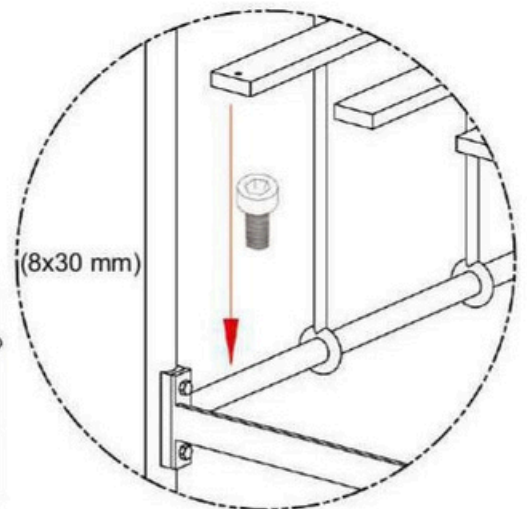

Assembly Instruction
Product Description: IRON BED

Hardware and Component List:

Hardware/Component List		Qty.	Hardware/Component List		Qty.
	Headboard	1		Footboard	1
	Side Rail	2		Center Support	2
	Center Leg	4		Slats	1
	Bolt	8		Washer	8
	Bolt	4		Nut	4
	Bolt	4		Wrench	1
	Allen Bolt	4		Allen Key	1

1

2

Assembly Instruction
Product Description: IRON BED

3

4

5

Level Adjustment - In case any Unalignment, use levelers to adjust the balance of the item.

ASSEMBLED PRODUCT