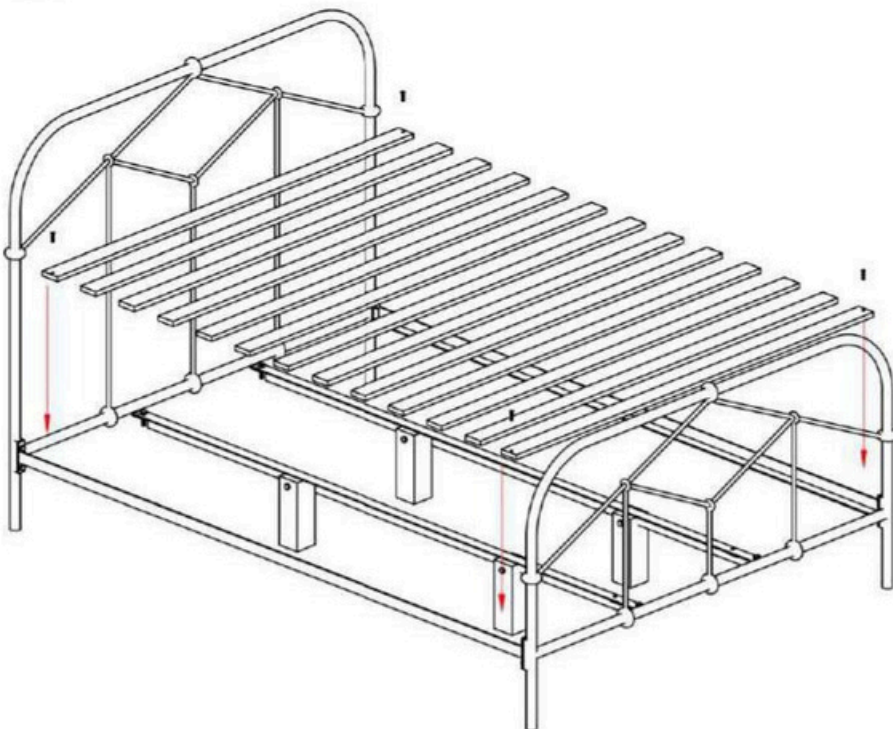

Assembly Instruction
Product Description: IRON BED

Hardware and Component List:

Hardware/Component List		Qty.	Hardware/Component List		Qty.
	Headboard	1		Footboard	1
	Side Rail	2		Center Support	2
	Center Leg	4		Slats	1
	Bolt	8		Washer	8
	Bolt	4		Nut	4
	Bolt	4		Wrench	1
	Allen Bolt	4		Allen Key	1

1

2

Assembly Instruction
Product Description: IRON BED

3

4

5

Level Adjustment - In case any Unalignment, use levelers to adjust the balance of the item.

ASSEMBLED PRODUCT