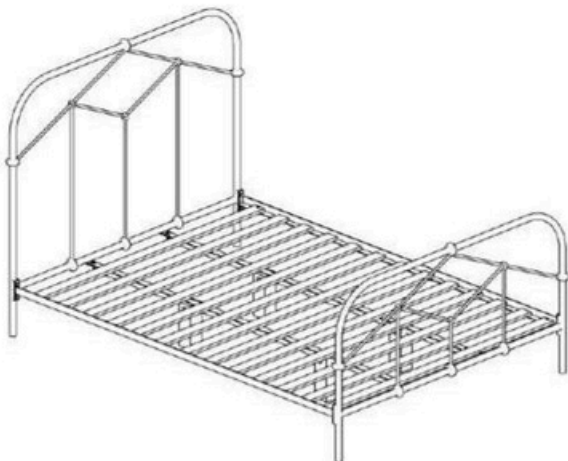

Assembly Instruction
Product Description: IRON BED

Hardware and Component List:

Hardware/Component List		Qty.	Hardware/Component List		Qty.
	Headboard	1		Footboard	1
	Side Rail	2		Center Support	2
	Center Leg	4		Slats	1
	Bolt	8		Washer	8
	Bolt	4		Nut	4
	Bolt	4		Wrench	1
	Allen Bolt	4		Allen Key	1

1

2

Assembly Instruction
Product Description: IRON BED

3

4

5

Level Adjustment - In case any Unalignment, use levelers to adjust the balance of the item.

ASSEMBLED PRODUCT