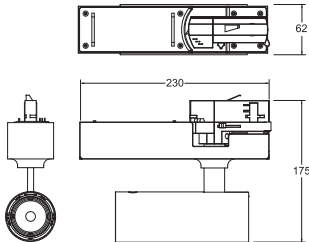

Black

Standard Track (ON/OFF)

Dimension W62 X L230 X H175  
 Power Consumption(SMPS included) 15W  
 Operating Voltage AC100-240V  
 Material AL, PC  
 Weight 0.85kg

Control Track (1-10V, DALI)

Dimension W62 X L242 X H175  
 Power Consumption(SMPS included) 15W  
 Operating Voltage AC100-240V  
 Material AL, PC  
 Weight 0.85kg

Standard (ON/OFF) ○ Control System (1-10V, DALI) ○

19°      25°      36°      50°

19°		25°		36°		50°	
m	Ø(m)	lux(center)	lux(side)	m	Ø(m)	lux(center)	lux(side)
1	0.37	5938	3034	1	0.47	4499	2225
2	0.74	1485	758	2	0.93	1124	556
3	1.10	660	337	3	1.40	500	247