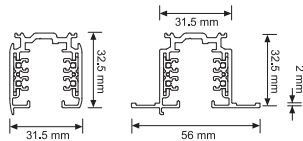

GLOBAL Trac Control

For the three-circuit track for control system. (1-10V, DALI)