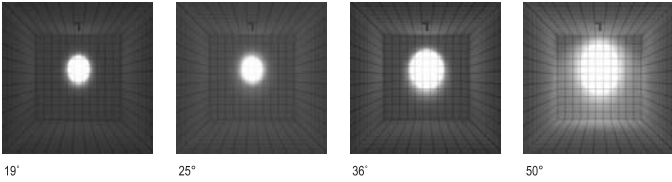

Black

Standard Track (ON/OFF)

Dimension W62 X L230 X H175  
 Power Consumption(SMPS included) 15W  
 Operating Voltage AC100-240V  
 Material AL, PC  
 Weight 0.85kg

Control Track (1-10V, DALI)

Dimension W62 X L242 X H175  
 Power Consumption(SMPS included) 15W  
 Operating Voltage AC100-240V  
 Material AL, PC  
 Weight 0.85kg

Standard (ON/OFF) ○ Control System (1-10V, DALI) ○

19°      25°      36°      50°

19°		25°		36°		50°	
m	Ø(m)	lux(center)	lux(side)	m	Ø(m)	lux(center)	lux(side)
1	0.37	5938	3034	1	0.47	4499	2225
2	0.74	1485	758	2	0.93	1124	556
3	1.10	660	337	3	1.40	500	247