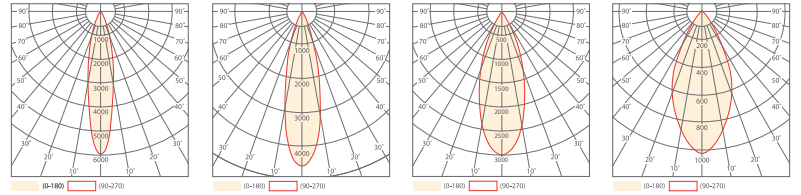

Standard (ON/OFF) ○ Control System (1-10V) ○

\* 1-10V Dimming Only

19°      25°      36°      50°

Beam Angle	Beam Diameter (Ø)	Beam Length (L)	lux(center/side)
19°	Ø180	Ø42/70	
25°	Ø180	Ø42/70	
36°	Ø180	Ø42/70	
50°	Ø180	Ø42/70	