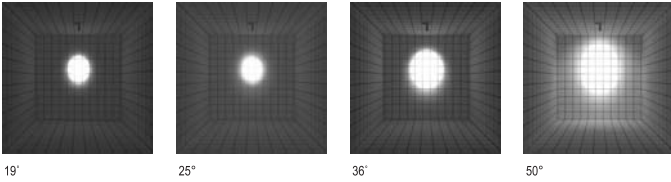

Standard (ON/OFF) ○ Control System (1-10V) ○

\* 1-10V Dimming Only

19°      25°      36°      50°

Beam Angle	Beam Diameter (Ø)	Beam Length (L)	lux(center/side)
19°	Ø180	Ø42/70	
25°	Ø180	Ø42/70	
36°	Ø180	Ø42/70	
50°	Ø180	Ø42/70	