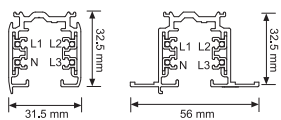

GLOBAL Trac Pro

Standard or recessed mounting version available.
For the three-circuit track system.