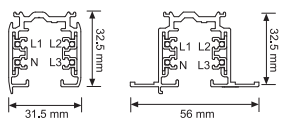

GLOBAL Trac Pro

Standard or recessed mounting version available.
For the three-circuit track system.