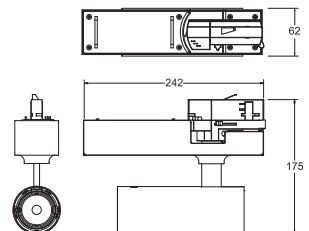

Black

Standard Track (ON/OFF)

Dimension W62 X L230 X H175  
 Power Consumption(SMPS included) 15W  
 Operating Voltage AC100-240V  
 Material AL, PC  
 Weight 0.85kg

Control Track (1-10V, DALI)

Dimension W62 X L242 X H175  
 Power Consumption(SMPS included) 15W  
 Operating Voltage AC100-240V  
 Material AL, PC  
 Weight 0.85kg

Standard (ON/OFF) ○ Control System (1-10V, DALI) ○

19°      25°      36°      50°

19°		25°		36°		50°	
m	Ø(m)	lux(center)	lux(side)	m	Ø(m)	lux(center)	lux(side)
1	0.37	5938	3034	1	0.47	4499	2225
2	0.74	1485	758	2	0.93	1124	556
3	1.10	660	337	3	1.40	500	247