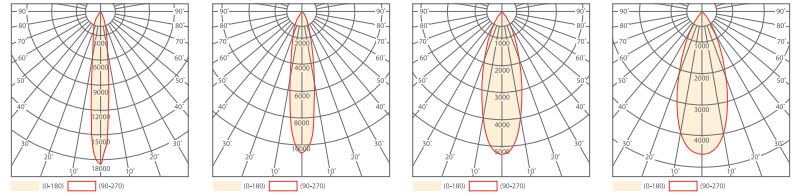

12°		15°		30°		40°	
m	Ø(m)	m	Ø(m)	m	Ø(m)	m	Ø(m)
1	0.22	0.35	0.58	0.73	1	1.16	1.46
2	0.45	0.70	1.16	1.46	2	2.32	2.92
3	0.67	1.05	1.75	2.19	3	3.48	4.38

18520W-827C-030-012	18520W-827C-030-015	18520W-827C-030-030	18520W-827C-030-040
18520D-827C-030-012	18520D-827C-030-015	18520D-827C-030-030	18520D-827C-030-040
18523W-827C-030-012	18523W-827C-030-015	18523W-827C-030-030	18523W-827C-030-040
18523D-827C-030-012	18523D-827C-030-015	18523D-827C-030-030	18523D-827C-030-040
18520W-830C-030-012	18520W-830C-030-015	18520W-830C-030-030	18520W-830C-030-040
18520D-830C-030-012	18520D-830C-030-015	18520D-830C-030-030	18520D-830C-030-040
18523W-830C-030-012	18523W-830C-030-015	18523W-830C-030-030	18523W-830C-030-040
18523D-830C-030-012	18523D-830C-030-015	18523D-830C-030-030	18523D-830C-030-040
18520W-840C-030-012	18520W-840C-030-015	18520W-840C-030-030	18520W-840C-030-040
18520D-840C-030-012	18520D-840C-030-015	18520D-840C-030-030	18520D-840C-030-040
18523W-840C-030-012	18523W-840C-030-015	18523W-840C-030-030	18523W-840C-030-040
18523D-840C-030-012	18523D-840C-030-015	18523D-840C-030-030	18523D-840C-030-040

Track Option

For MODEL no. 18520
Standard Track (ON/OFF)

GLOBAL Trac Pro

Standard or recessed mounting version available.
For the three-circuit track system.

For MODEL no. 18523
Control Track (1-10V, DALI)

GLOBAL Trac Control

For the three-circuit track for control system. (1-10V, DALI)