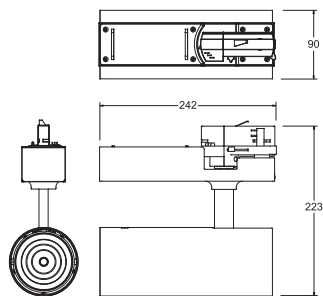

MODEL NO.	CONTROL	POWER CONSUMPTION	LAMP LUMINOUS(lm)	LOR	COLOR RENDERING INDEX(RA)	COLOR TEMPERATURE(K)	BEAM ANGLE	BODY COLOR	REFLECTOR FINISH
18520W-827C-030-012	○	30W	3150	0.79	80	2700	12	White	Black
18520D-827C-030-012	○	30W	3150	0.79	80	2700	12	Black	Black
18520W-827C-030-015	○	30W	3150	0.76	80	2700	15	White	Black
18520D-827C-030-015	○	30W	3150	0.76	80	2700	15	Black	Black
18520W-827C-030-030	○	30W	3150	0.74	80	2700	30	White	Black
18520D-827C-030-030	○	30W	3150	0.74	80	2700	30	Black	Black
18520W-827C-030-040	○	30W	3150	0.74	80	2700	40	White	Black
18520D-827C-030-040	○	30W	3150	0.74	80	2700	40	Black	Black
18523W-827C-030-012	○	30W	3150	0.79	80	2700	12	White	Black
18523D-827C-030-012	○	30W	3150	0.79	80	2700	12	Black	Black
18523W-827C-030-015	○	30W	3150	0.76	80	2700	15	White	Black
18523D-827C-030-015	○	30W	3150	0.76	80	2700	15	Black	Black
18523W-827C-030-030	○	30W	3150	0.74	80	2700	30	White	Black
18523D-827C-030-030	○	30W	3150	0.74	80	2700	30	Black	Black
18523W-827C-030-040	○	30W	3150	0.74	80	2700	40	White	Black
18523D-827C-030-040	○	30W	3150	0.74	80	2700	40	Black	Black
18520W-830C-030-012	○	30W	3150	0.79	80	3000	12	White	Black
18520D-830C-030-012	○	30W	3150	0.79	80	3000	12	Black	Black
18520W-830C-030-015	○	30W	3150	0.76	80	3000	15	White	Black
18520D-830C-030-015	○	30W	3150	0.76	80	3000	15	Black	Black
18520W-830C-030-030	○	30W	3150	0.74	80	3000	30	White	Black
18520D-830C-030-030	○	30W	3150	0.74	80	3000	30	Black	Black
18520W-830C-030-040	○	30W	3150	0.74	80	3000	40	White	Black
18520D-830C-030-040	○	30W	3150	0.74	80	3000	40	Black	Black
18523W-830C-030-012	○	30W	3150	0.79	80	3000	12	White	Black
18523D-830C-030-012	○	30W	3150	0.79	80	3000	12	Black	Black
18523W-830C-030-015	○	30W	3150	0.76	80	3000	15	White	Black
18523D-830C-030-015	○	30W	3150	0.76	80	3000	15	Black	Black
18523W-830C-030-030	○	30W	3150	0.74	80	3000	30	White	Black
18523D-830C-030-030	○	30W	3150	0.74	80	3000	30	Black	Black
18523W-830C-030-040	○	30W	3150	0.74	80	3000	40	White	Black
18523D-830C-030-040	○	30W	3150	0.74	80	3000	40	Black	Black
18520W-840C-030-012	○	30W	3150	0.79	80	4000	12	White	Black
18520D-840C-030-012	○	30W	3150	0.79	80	4000	12	Black	Black
18520W-840C-030-015	○	30W	3150	0.76	80	4000	15	White	Black
18520D-840C-030-015	○	30W	3150	0.76	80	4000	15	Black	Black
18520W-840C-030-030	○	30W	3150	0.74	80	4000	30	White	Black
18520D-840C-030-030	○	30W	3150	0.74	80	4000	30	Black	Black
18520W-840C-030-040	○	30W	3150	0.74	80	4000	40	White	Black
18520D-840C-030-040	○	30W	3150	0.74	80	4000	40	Black	Black
18523W-840C-030-012	○	30W	3150	0.79	80	4000	12	White	Black
18523D-840C-030-012	○	30W	3150	0.79	80	4000	12	Black	Black
18523W-840C-030-015	○	30W	3150	0.76	80	4000	15	White	Black
18523D-840C-030-015	○	30W	3150	0.76	80	4000	15	Black	Black
18523W-840C-030-030	○	30W	3150	0.74	80	4000	30	White	Black
18523D-840C-030-030	○	30W	3150	0.74	80	4000	30	Black	Black
18523W-840C-030-040	○	30W	3150	0.74	80	4000	40	White	Black
18523D-840C-030-040	○	30W	3150	0.74	80	4000	40	Black	Black