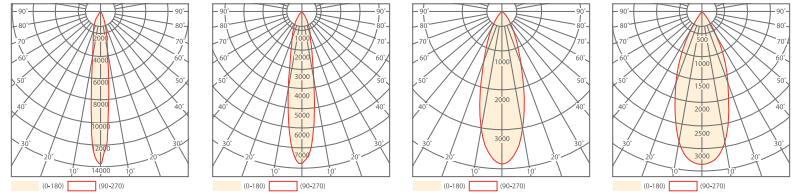

Standard (ON/OFF) ○ Control System (1-10V, DALI) ○

12° 15° 30° 40°

	12°	15°	30°	40°
	Ø(m)	Ø(m)	Ø(m)	Ø(m)
	lux(center/side)	lux(center/side)	lux(center/side)	lux(center/side)
1 m	0.22	0.35	0.58	0.73
2 m	0.45	0.70	1.16	1.46
3 m	0.67	1.05	1.75	2.19