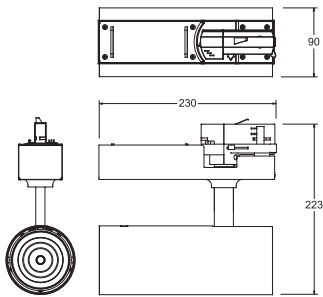

■ **Reflector**
Black NGR finish.

■ **Mounting Track**
Standard or recessed mounting version available.
For the three-circuit track system.

Black

Standard Track (ON/OFF)

Dimension W90 X L230 X H223
 Power Consumption(SMPS included) 30W
 Operating Voltage AC100-240V
 Material AL, PC
 Weight 1.85kg