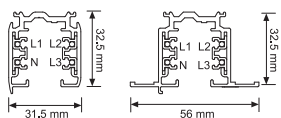

GLOBAL Trac Pro

Standard or recessed mounting version available.
For the three-circuit track system.