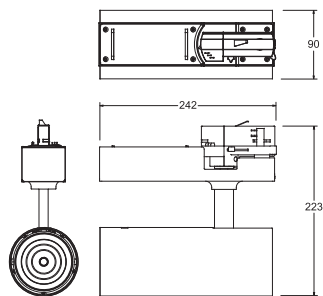

Black

Standard Track (ON/OFF)

Dimension W90 X L230 X H223
 Power Consumption(SMPS included) 20W
 Operating Voltage AC100-240V
 Material AL, PC
 Weight 1.85kg

Control Track (1-10V, DALI)

Dimension W90 X L242 X H223
 Power Consumption(SMPS included) 20W
 Operating Voltage AC100-240V
 Material AL, PC
 Weight 1.85kg

Standard (ON/OFF) ○ Control System (1-10V, DALI) ○

12° 15° 30° 40°

	12°	15°	30°	40°
	Ø(m)	Ø(m)	Ø(m)	Ø(m)
	lux(center/side)	lux(center/side)	lux(center/side)	lux(center/side)
1 m	0.22	0.35	0.58	0.73
2 m	0.45	0.70	1.16	1.46
3 m	0.67	1.05	1.75	2.19