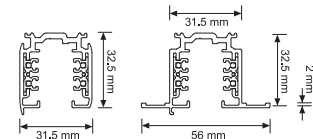

GLOBAL Trac Control

For the three-circuit track for control system. (1-10V, DALI)