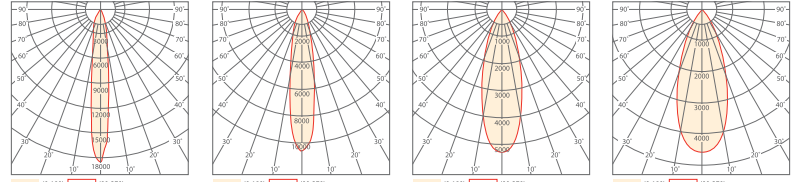

m	Ø(m)	lux(center/side)
1	0.22	18565/9754
2	0.45	4641/2438
3	0.67	2063/1084

m	Ø(m)	lux(center/side)
1	0.35	10673/5903
2	0.70	2668/1476
3	1.05	1186/656

m	Ø(m)	lux(center/side)
1	0.58	5276/2582
2	1.16	1319/646
3	1.75	586/287

m	Ø(m)	lux(center/side)
1	0.73	4550/2151
2	1.46	1140/538
3	2.19	507/239

Track Option

For MODEL no. 18570
Standard Track (ON/OFF)

GLOBAL Trac Pro

Standard or recessed mounting version available.
For the three-circuit track system.

For MODEL no. 18573
Control Track (1-10V, DALI)

GLOBAL Trac Control

For the three-circuit track for control system. (1-10V, DALI)