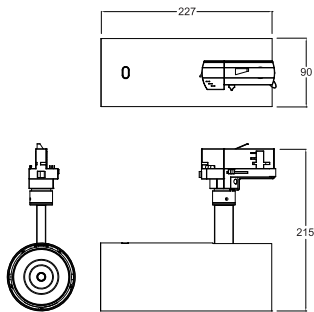

Standard Track (ON/OFF)

Control Track (1-10V, DALI)

Dimension	W90 X L227 X H215
Power Consumption(SMPS included)	20W
Operating Voltage	AC100-240V
Material	AL, PC
Weight	1.70kg