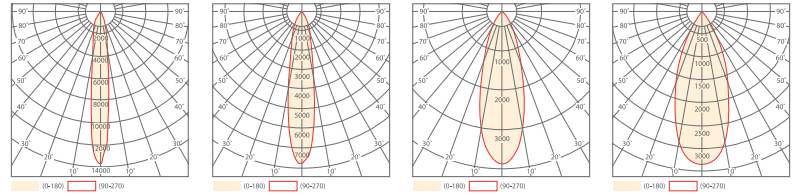

Standard (ON/OFF) ○ Control System (1-10V, DALI) ○

12° 15° 30° 40°

	12°	15°	30°	40°
	θ(m)	θ(m)	θ(m)	θ(m)
	lux(center/side)	lux(center/side)	lux(center/side)	lux(center/side)
1 m	0.22	0.35	0.58	0.73
2 m	0.45	0.70	1.16	1.46
3 m	0.67	1.05	1.75	2.19