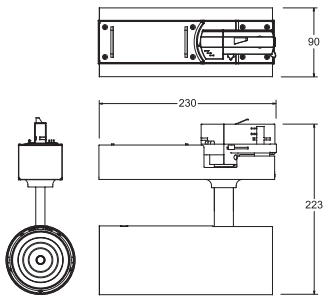

Black

Standard Track (ON/OFF)

Dimension W90 X L230 X H223
 Power Consumption(SMPS included) 20W
 Operating Voltage AC100-240V
 Material AL, PC
 Weight 1.85kg

Control Track (1-10V, DALI)

Dimension W90 X L242 X H223
 Power Consumption(SMPS included) 20W
 Operating Voltage AC100-240V
 Material AL, PC
 Weight 1.85kg

Standard (ON/OFF) ○ Control System (1-10V, DALI) ○

12° 15° 30° 40°

	12°	15°	30°	40°
	Ø(m)	Ø(m)	Ø(m)	Ø(m)
	lux(center/side)	lux(center/side)	lux(center/side)	lux(center/side)
1 m	0.22	0.35	0.58	0.73
2 m	0.45	0.70	1.16	1.46
3 m	0.67	1.05	1.75	2.19