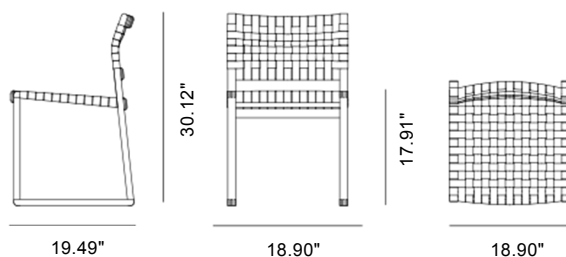

WEBBING, WICKER & CANVAS

WOOD

Fredericia