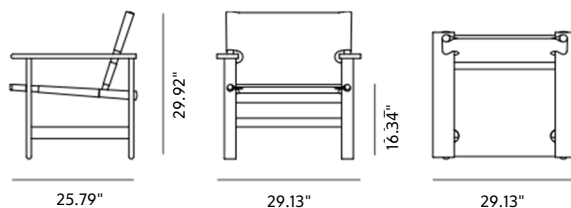

Fredericia