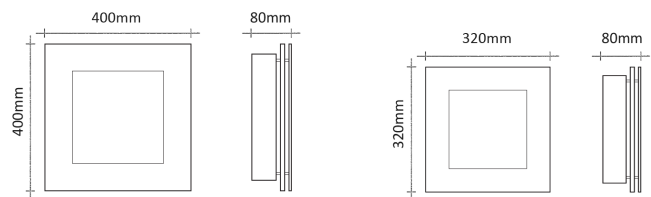

**Description:** Wall or Ceiling Mount

**Lumen Output:** 2200Lm | 6200Lm

**Colour Temperature:** 3000K | 4000K | 6000K

**Options:** Mains Dimmable | DALI | Push Dim | 0-10V

**Material:** Aluminium

**Diffuser:** Opal acrylic

**Dimensions:** L320mm x W320mm x D80mm | L400mm x W400mm x D80mm

**Colours:** White | Black | Silver | Custom

**Additional:** Emergency incorporated

WOBURN MASONIC VILLAGE APARTMENTS, LOWER HUTT