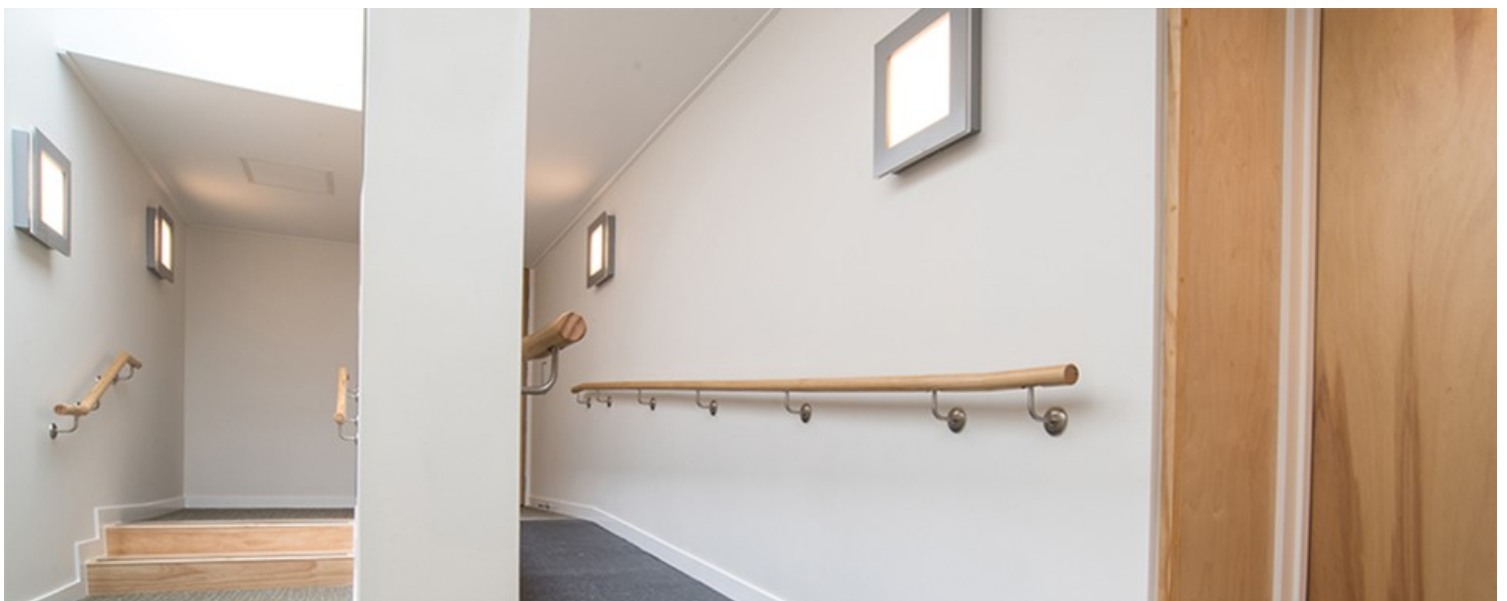

The Rebo is a wall or ceiling mounted luminaire, for a smooth and comfortable direct illumination. Manufactured in New Zealand, the Rebo can incorporate emergency lighting if required. Offering two different sizes with a high lumen output and custom colour options available.

**Description:** Wall or Ceiling Mount

**Lumen Output:** 2200Lm | 6200Lm

**Colour Temperature:** 3000K | 4000K | 6000K

**Options:** Mains Dimmable | DALI | Push Dim | 0-10V

**Material:** Aluminium

**Diffuser:** Opal acrylic

**Dimensions:** L320mm x W320mm x D80mm | L400mm x W400mm x D80mm

**Colours:** White | Black | Silver | Custom

**Additional:** Emergency incorporated

WOBURN MASONIC VILLAGE APARTMENTS, LOWER HUTT