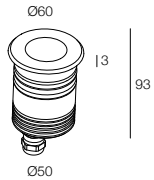

TONO i IP67

CON NIDO D'APE
WITH HEX LOUVER

3W
900mA

6W
500mA

Finiture
Finish

Colore LED
LED Colour

Lumen 3000K

200lm

450lm

3° Lens

7T3632._ _

3 Grigio - Gray
4 Nero - Black
6 AISI 316L
Acciaio inox
Stainless Steel

Y 2700K
6 3000K
9 4000K
1 5000K

10° Lens

733631._ _

30° Lens

763631._ _

IP67

Class III

A00489.40

Controcassa
Recessed box

Ø 55 mm