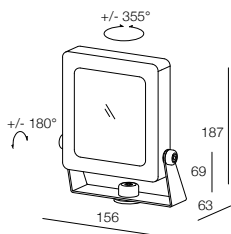

SIRIO 12 EVO

- IP67
- Class III 350mA - 24 Vdc
- Class II 100-240 Vac

	12W 350mA	12W 24 Vdc	Finiture Finish	Colore LED LED Colour
Lumen 3000K	1200lm	1200lm		
10° Lens	733137._ _	733138._ _	3 Grigio - Gray	Y 2700K
30° Lens	763137._ _	763138._ _	T Titanio - Titanium	6 3000K
60° Lens	753137._ _	753138._ _		9 4000K
				1 5000K

	12W 100-240 Vac	Finiture Finish	Colore LED LED Colour
Lumen 3000K	900lm		
10° Lens	733139._ _	3 Grigio - Gray	Y 2700K
30° Lens	763139._ _	T Titanio - Titanium	6 3000K
60° Lens	753139._ _		9 4000K
			1 5000K

A00281.F0	Picchetto in ferro zincato Galvanized steel stake
A00387.40	Connettore stagno Watertight connector

SIRIO 20 EVO

- IP67
- Class III

	20W 350mA	20W 24 Vdc	Finiture Finish	Colore LED LED Colour
Lumen 3000K	2000lm	2000lm		
10° Lens	733135._ _	733136._ _	3 Grigio - Gray	Y 2700K
30° Lens	763135._ _	763136._ _	T Titanio - Titanium	6 3000K
60° Lens	753135._ _	753136._ _		9 4000K
				1 5000K

A00281.F0	Picchetto in ferro zincato Galvanized steel stake
A00387.40	Connettore stagno Watertight connector