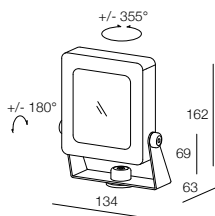

- IP67
- Class III 350mA - 24 Vdc
- Class II 100-240 Vac

	12W 350mA	12W 24 Vdc	Finiture Finish	Colore LED LED Colour
Lumen 3000K	1200lm	1200lm		
10° Lens	733137._ _	733138._ _	3 Grigio - Gray	Y 2700K
30° Lens	763137._ _	763138._ _	T Titanio - Titanium	6 3000K
60° Lens	753137._ _	753138._ _		9 4000K
				1 5000K

	12W 100-240 Vac	Finiture Finish	Colore LED LED Colour
Lumen 3000K	900lm		
10° Lens	733139._ _	3 Grigio - Gray	Y 2700K
30° Lens	763139._ _	T Titanio - Titanium	6 3000K
60° Lens	753139._ _		9 4000K
			1 5000K

A00281.F0	Picchetto in ferro zincato Galvanized steel stake
A00387.40	Connettore stagno Watertight connector