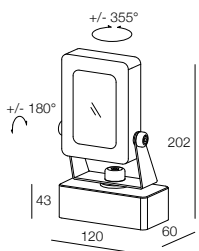

A00281.F0	Picchetto in ferro zincato Galvanized steel stake
A00387.40	Connettore stagno Watertight connector

SIRIO 9 EVO

	9W 350mA	9W 24 Vdc	Finiture Finish	Colore LED LED Colour
Lumen 3000K	900lm	900lm		
10° Lens	733140._ _	733141._ _	3 Grigio - Gray T Titanio - Titanium	Y 2700K 6 3000K 9 4000K 1 5000K
30° Lens	763140._ _	763141._ _		
60° Lens	753140._ _	753141._ _		