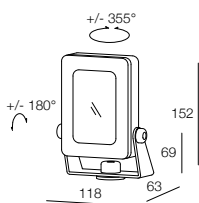

A00281.F0	Picchetto in ferro zincato Galvanized steel stake
A00387.40	Connettore stagno Watertight connector

SIRIO 9 EVO

	9W 350mA	9W 24 Vdc	Finiture Finish	Colore LED LED Colour
Lumen 3000K	900lm	900lm		
10° Lens	733140._ _	733141._ _	3 Grigio - Gray T Titanio - Titanium	Y 2700K 6 3000K 9 4000K 1 5000K
30° Lens	763140._ _	763141._ _		
60° Lens	753140._ _	753141._ _		