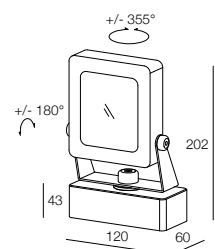

- IP67
- Class III 350mA - 24 Vdc
- Class II 100-240 Vac

	12W 350mA	12W 24 Vdc	Finiture Finish	Colore LED LED Colour
Lumen 3000K	1200lm	1200lm		
10° Lens	733137._ _	733138._ _	3 Grigio - Gray	Y 2700K
30° Lens	763137._ _	763138._ _	T Titanio - Titanium	6 3000K
60° Lens	753137._ _	753138._ _		9 4000K
				1 5000K

	12W 100-240 Vac	Finiture Finish	Colore LED LED Colour
Lumen 3000K	900lm		
10° Lens	733139._ _	3 Grigio - Gray	Y 2700K
30° Lens	763139._ _	T Titanio - Titanium	6 3000K
60° Lens	753139._ _		9 4000K
			1 5000K

A00281.F0	Picchetto in ferro zincato Galvanized steel stake
A00387.40	Connettore stagno Watertight connector