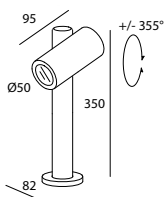

BOLLARDS

IP67
 Class III

LOLED IP67

	4W 24 Vdc	Finiture Finish	Colore LED LED Colour
Emissione diffusa Diffused emission	723697._ _	3 Grigio - Gray 4 Nero - Black B Bronzo scuro Dark Bronze T Titanio - Titanium Z Champagne Gold	X 2700K CRI > 90 W 3000K CRI > 90 D 4000K CRI > 90 1 5000K

A00357.40	Micro connettore stagno Micro watertight connector
A00570.60	Picchetto in Acciaio Inox AISI 316L Stainless Steel 316L stake

EDEN 6-8 H 117

	6W 180mA	8W 250mA	Finiture Finish	Colore LED LED Colour
Lumen Output	600lm	800lm		
15° Reflector	7A3455.3 _	7A3456.3 _	3 Grigio - Gray	Y 2700K 6 3000K 9 4000K 1 5000K
40° Reflector	743455.3 _	743456.3 _		

EDEN 6-8 H 350

	6W 180mA	8W 250mA	Finiture Finish	Colore LED LED Colour
Lumen Output	600lm	800lm		
15° Reflector	7A3457.3 _	7A3458.3 _	3 Grigio - Gray	Y 2700K 6 3000K 9 4000K 1 5000K
40° Reflector	743457.3 _	743458.3 _		