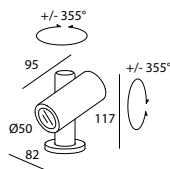

BOLLARDS

IP67
 Class III

LOLED IP67

	4W 24 Vdc	Finiture Finish	Colore LED LED Colour
Emissione diffusa Diffused emission	723697._ _	3 Grigio - Gray 4 Nero - Black B Bronzo scuro Dark Bronze T Titanio - Titanium Z Champagne Gold	X 2700K CRI > 90 W 3000K CRI > 90 D 4000K CRI > 90 1 5000K

A00357.40	Micro connettore stagno Micro watertight connector
A00570.60	Picchetto in Acciaio Inox AISI 316L Stainless Steel 316L stake

EDEN 6-8 H 117

	6W 180mA	8W 250mA	Finiture Finish	Colore LED LED Colour
Lumen Output	600lm	800lm		
15° Reflector	7A3455.3 _	7A3456.3 _	3 Grigio - Gray	Y 2700K 6 3000K 9 4000K 1 5000K
40° Reflector	743455.3 _	743456.3 _		

EDEN 6-8 H 350

	6W 180mA	8W 250mA	Finiture Finish	Colore LED LED Colour
Lumen Output	600lm	800lm		
15° Reflector	7A3457.3 _	7A3458.3 _	3 Grigio - Gray	Y 2700K 6 3000K 9 4000K 1 5000K
40° Reflector	743457.3 _	743458.3 _		