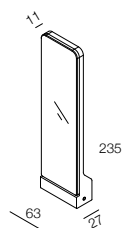

BOLLARDS

IP67
Class III

LOLED IP67

	4W 24 Vdc	Finiture Finish	Colore LED LED Colour
Emissione diffusa Diffused emission	723697._ _	3 Grigio - Gray 4 Nero - Black B Bronzo scuro Dark Bronze T Titanio - Titanium Z Champagne Gold	X 2700K CRI > 90 W 3000K CRI > 90 D 4000K CRI > 90 1 5000K

A00357.40	Micro connettore stagno Micro watertight connector
A00570.60	Picchetto in Acciaio Inox AISI 316L Stainless Steel 316L stake