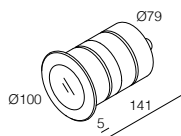

IP67

Class III

A00204.30

Controcassa
Recessed box

A00276.40

Controcassa
Recessed box

Ø 92 mm