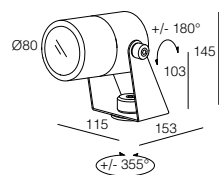

IP67

Class III