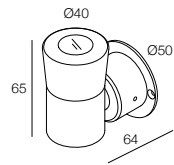

MONOEMISSIONE
SINGLE LIGHT EMISSION

IP65
Class III

ZENITH

	1W 350mA	1W 24 Vdc	2W 500mA	2W 24 Vdc	Finiture Finish	Colore LED LED Colour
Lumen 3000K	100lm	100lm	150lm	150lm		
10° Lens	733569._._	733570._._	733571._._	733572._._	3 Grigio - Gray 4 Nero - Black	Y 2700K 6 3000K 9 4000K 1 5000K
30° Lens	763569._._	763570._._	763571._._	763572._._		
60° Lens	753569._._	753570._._	753571._._	753572._._		

A00357.40 Micro connettore stagno
Micro watertight connector

BIEMISSIONE
DOUBLE LIGHT EMISSION

IP65
Class III

ZENITH DUO

	1W x2 350mA	1W x2 24 Vdc	2W x2 500mA	2W x2 24 Vdc	Finiture Finish	Colore LED LED Colour
Lumen 3000K	100lm x 2	100lm x 2	150lm x 2	150lm x 2		
10° Lens	733573._._	733574._._	733575._._	733576._._	3 Grigio - Gray 4 Nero - Black	Y 2700K 6 3000K 9 4000K 1 5000K
30° Lens	763573._._	763574._._	763575._._	763576._._		
60° Lens	753573._._	753574._._	753575._._	753576._._		

A00357.40 Micro connettore stagno
Micro watertight connector