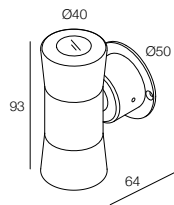

MONOEMISSIONE
SINGLE LIGHT EMISSION

IP65
Class III

ZENITH

	1W 350mA	1W 24 Vdc	2W 500mA	2W 24 Vdc	Finiture Finish	Colore LED LED Colour
Lumen 3000K	100lm	100lm	150lm	150lm		
10° Lens	733569._._	733570._._	733571._._	733572._._	3 Grigio - Gray 4 Nero - Black	Y 2700K 6 3000K 9 4000K 1 5000K
30° Lens	763569._._	763570._._	763571._._	763572._._		
60° Lens	753569._._	753570._._	753571._._	753572._._		

A00357.40 Micro connettore stagno
Micro watertight connector

BIEMISSIONE
DOUBLE LIGHT EMISSION

IP65
Class III

ZENITH DUO

	1W x2 350mA	1W x2 24 Vdc	2W x2 500mA	2W x2 24 Vdc	Finiture Finish	Colore LED LED Colour
Lumen 3000K	100lm x 2	100lm x 2	150lm x 2	150lm x 2		
10° Lens	733573._._	733574._._	733575._._	733576._._	3 Grigio - Gray 4 Nero - Black	Y 2700K 6 3000K 9 4000K 1 5000K
30° Lens	763573._._	763574._._	763575._._	763576._._		
60° Lens	753573._._	753574._._	753575._._	753576._._		

A00357.40 Micro connettore stagno
Micro watertight connector