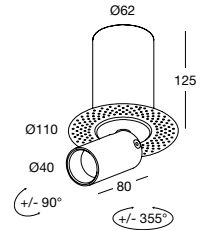

IN&OUT F

STRUTTURA
FRAME FOR
IN&OUT F

A00654.30 (WITH FINISH WHITE)
A00654.40 (WITH FINISH BLACK, DARK BRONZE)

	3W 900mA	6W 500mA	9W 700mA	Finiture Finish	Colore LED LED Colour
Lumen Output	250lm	500lm	650lm		
3° Lens	7T3927._ _			- H Nero - Black 7 Bianco - White - B Bronzo scuro Dark Bronze	- Y 2700K 6 3000K - W 3000K CRI > 90 9 4000K 1 5000K
10° Lens		733928._ _	733929._ _		
30° Lens		763928._ _	763929._ _		

CON NIDO D'APE WITH HEX LOUVER	3W 900mA	6W 500mA	9W 700mA	Finiture Finish	Colore LED LED Colour
Lumen Output	250lm	500lm	650lm		
3° Lens	7T3930._ _			- H Nero - Black 7 Bianco - White - B Bronzo scuro Dark Bronze	- Y 2700K 6 3000K - W 3000K CRI > 90 9 4000K 1 5000K
10° Lens		733931._ _	733932._ _		
30° Lens		763931._ _	763932._ _		

- IP40
- Class III
- Ø 62 mm