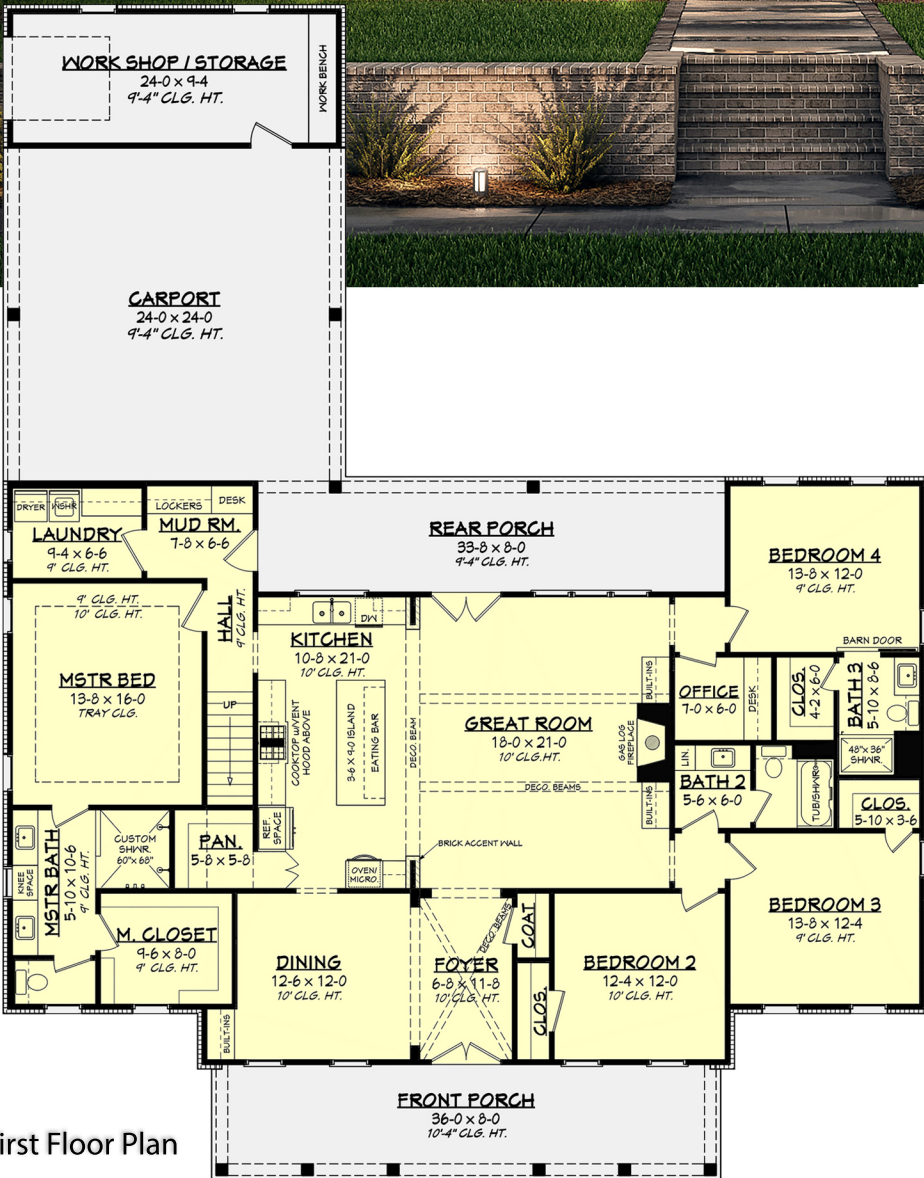

Designing Homes  
**HOUSE PLAN ZONE**  
 Building Relationships

First Floor Plan

Bonus Floor Plan

Square footage does not include bonus room.

**Ashwood Court House Plan**

2390

2390 Sq Ft.

1.5 Stories

4 Bedrooms

66-0 Width

3 Bathrooms

84-0 Depth

Phone: 601.336.3254 sales@hpzplans.com

<https://hpzplans.com/products/ashwood-court-house-plan>