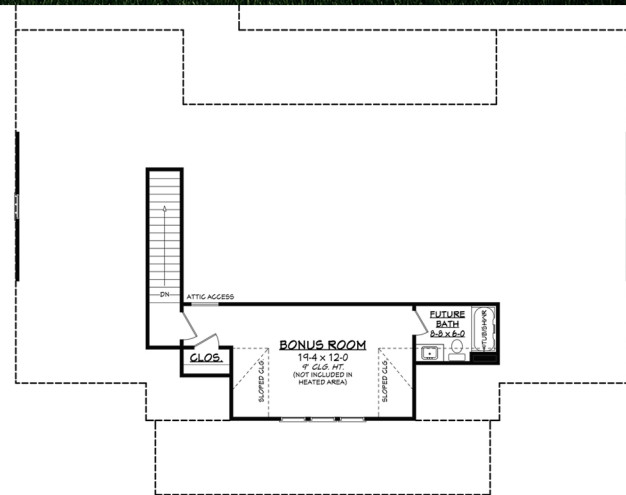

Designing Homes  
**HOUSE PLAN ZONE**  
 Building Relationships

First Floor Plan

Bonus Floor Plan

Square footage does not include bonus room.

**Ashwood Court House Plan**

2390

2390 Sq Ft.

1.5 Stories

4 Bedrooms

66-0 Width

3 Bathrooms

84-0 Depth

Phone: 601.336.3254 sales@hpzplans.com

<https://hpzplans.com/products/ashwood-court-house-plan>