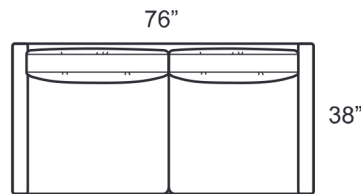

H653-PAB Apartment Sofa
P653-PAB Apartment Sofa