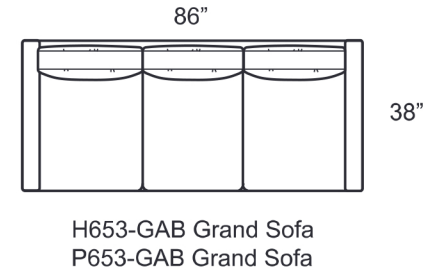

H653-GAB Grand Sofa
P653-GAB Grand Sofa