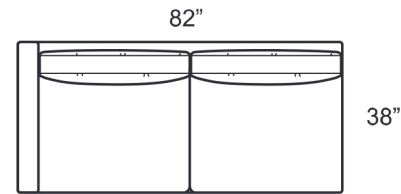

H653-OAB Ottoman  
P653-OAB Ottoman

H653-LAB Loveseat  
P653-LAB Loveseat

H653-PAB Apartment Sofa  
P653-PAB Apartment Sofa

H653-SAB Sofa  
P653-SAB Sofa

H653-SLB LAF Sofa  
P653-SLB LAF Sofa

H653-SRB RAF Sofa  
P653-SRB RAF Sofa

**H653- Brushed Brass**  
**P653- Polished Stainless Steel**

**STYLE INFORMATION**

Overall Height: 35"  
Arm Height: 27"  
Back Height: 27"  
Seat Height: 18"  
Seat Depth: 23"  
Feather Blend Seats and Backs  
Not to scale