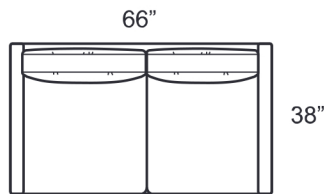

H653-LAB Loveseat
P653-LAB Loveseat