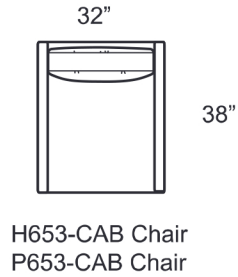

STELLA SERIES

H653-CAB Chair
P653-CAB Chair