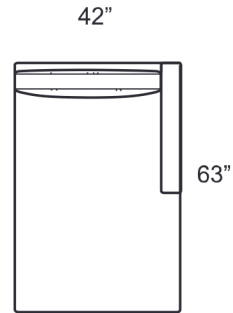

H653-CRB RAF Chaise
P653-CRB RAF Chaise