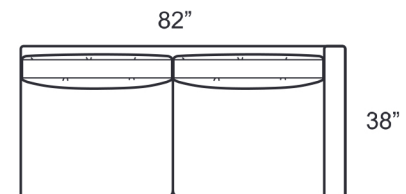

H653-OAB Ottoman  
P653-OAB Ottoman

H653-LAB Loveseat  
P653-LAB Loveseat

H653-PAB Apartment Sofa  
P653-PAB Apartment Sofa

H653-SAB Sofa  
P653-SAB Sofa

H653-SLB LAF Sofa  
P653-SLB LAF Sofa

H653-SRB RAF Sofa  
P653-SRB RAF Sofa

**H653- Brushed Brass**  
**P653- Polished Stainless Steel**

**STYLE INFORMATION**

Overall Height: 35"  
Arm Height: 27"  
Back Height: 27"  
Seat Height: 18"  
Seat Depth: 23"  
Feather Blend Seats and Backs  
Not to scale