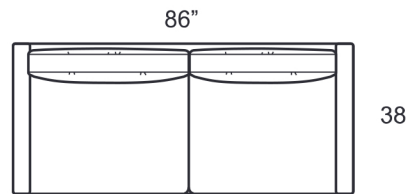

H653-SAB Sofa
P653-SAB Sofa