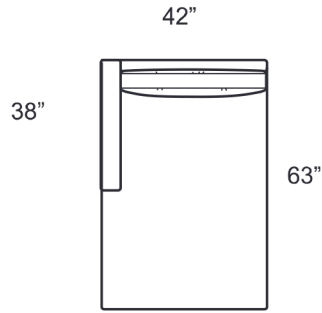

H653-CAB Chair
P653-CAB Chair

H653-CLB LAF Chaise
P653-CLB LAF Chaise