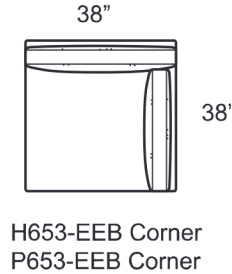

H653-EEB Corner
P653-EEB Corner