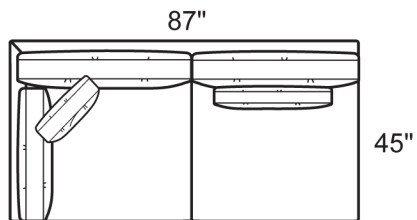

1665-SLB LAF Sofa

1665-SOB Armless Sofa

1665-SRB RAF Sofa

Style Information

Arm Height: 26"
Seat Depth: 30"
Seat Height: 16"
Back Height: 26"
Feather Blend Seats and Backs
Not to scale