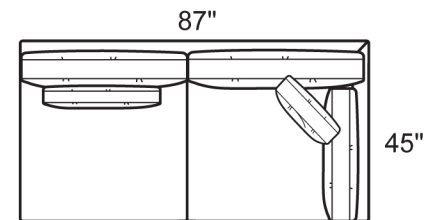

1665-SLB LAF Sofa

1665-SOB Armless Sofa

1665-SRB RAF Sofa

Style Information

Arm Height: 26"
Seat Depth: 30"
Seat Height: 16"
Back Height: 26"
Feather Blend Seats and Backs
Not to scale