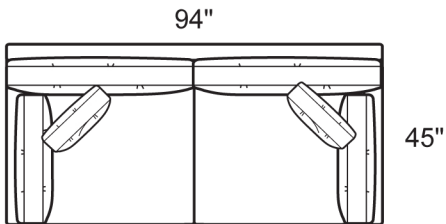

1665-SAB Sofa