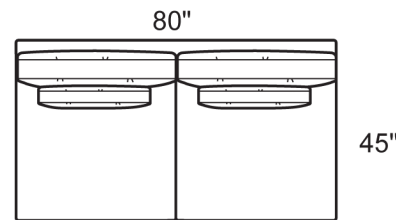

1665-SLB LAF Sofa

1665-SOB Armless Sofa

1665-SRB RAF Sofa

Style Information

Arm Height: 26"
Seat Depth: 30"
Seat Height: 16"
Back Height: 26"
Feather Blend Seats and Backs
Not to scale