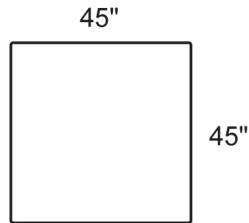

1665-CKB Cocktail Table w/Casters