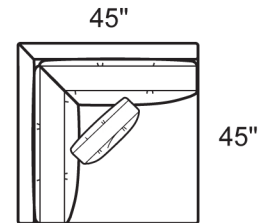

1665-EEB Corner Chair