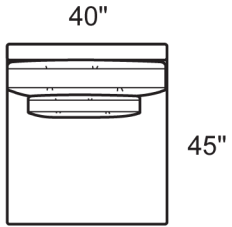

KELLEN SERIES

HIGH FASHION
HOME

1665-AOB Armless Chair