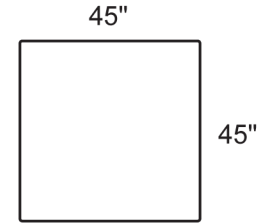

1665-OAB Ottoman w/#90 Legs
(Semi attached)
1665-O2B Large Ottoman w/Casters
(Semi attached)