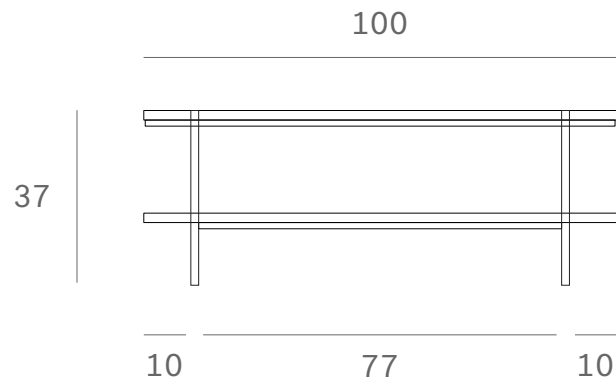

*Ethnicraft*

50138 - Oak Rise coffee table - Dimensions (cm)

*Ethnicraft*

50138 - Oak Rise coffee table - Dimensions (inches)