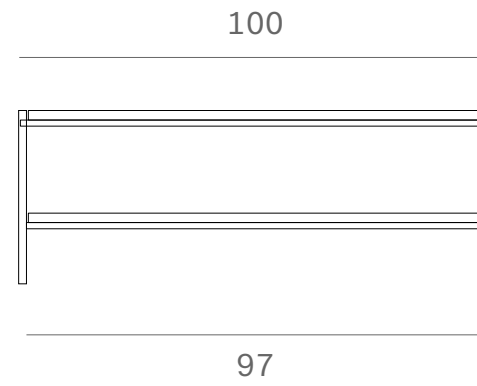

*Ethnicraft*

50138 - Oak Rise coffee table - Dimensions (cm)

*Ethnicraft*

50138 - Oak Rise coffee table - Dimensions (inches)