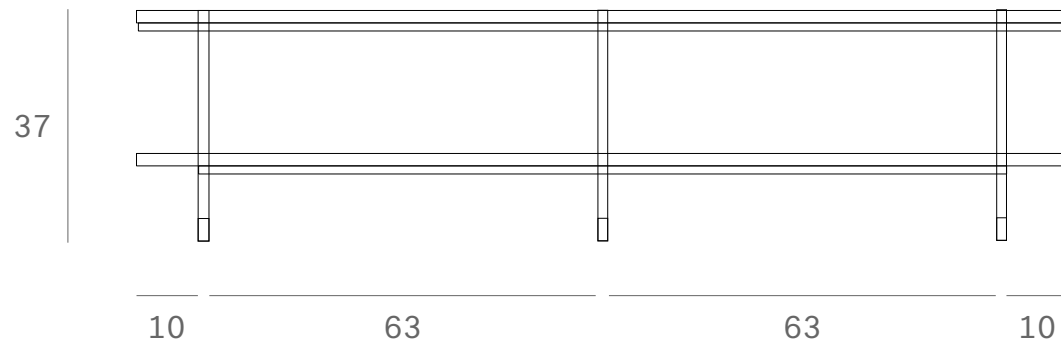

*Ethnicraft*

50135 - Oak Rise coffee table - Dimensions (cm)

*Ethnicraft*

50135 - Oak Rise coffee table - Dimensions (inches)