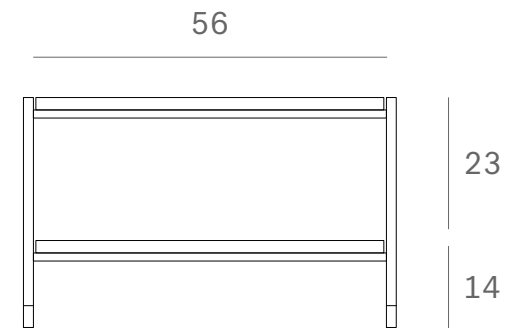

*Ethnicraft*

50135 - Oak Rise coffee table - Dimensions (cm)

*Ethnicraft*

50135 - Oak Rise coffee table - Dimensions (inches)