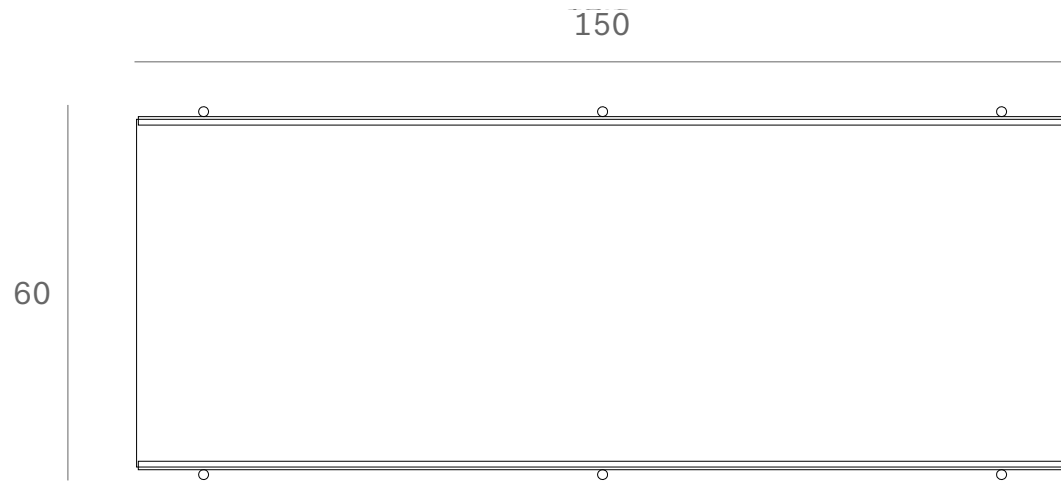

*Ethnicraft*

50135 - Oak Rise coffee table - Dimensions (cm)

*Ethnicraft*

50135 - Oak Rise coffee table - Dimensions (inches)