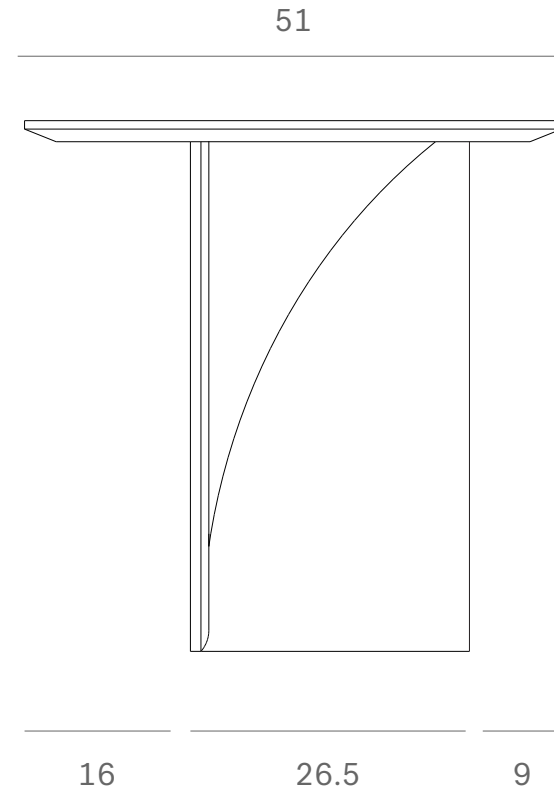

*Ethnicraft*

50537 - Oak Geometric side table - Dimensions (cm)

*Ethnicraft*

50537 - Oak Geometric side table - Dimensions (inches)