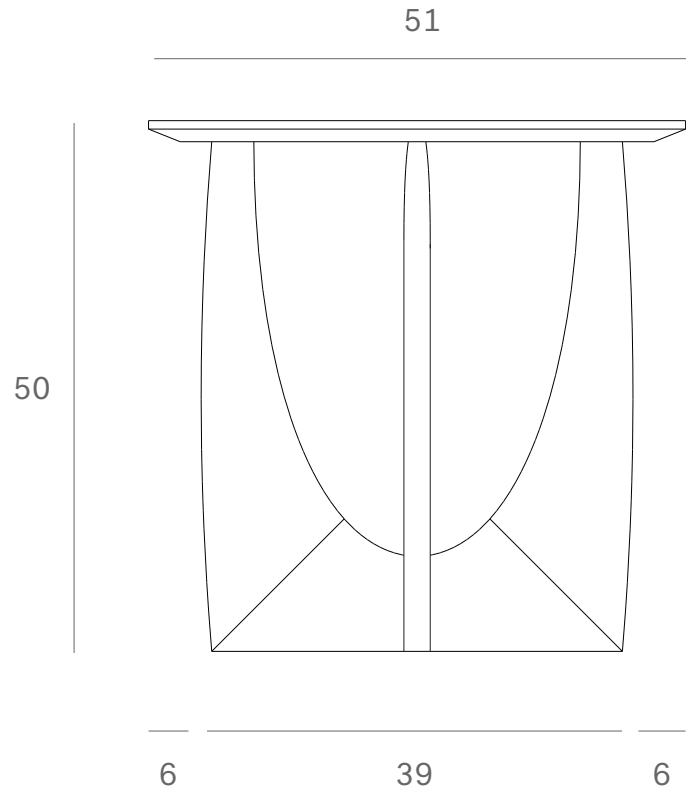

*Ethnicraft*

50537 - Oak Geometric side table - Dimensions (cm)

*Ethnicraft*

50537 - Oak Geometric side table - Dimensions (inches)