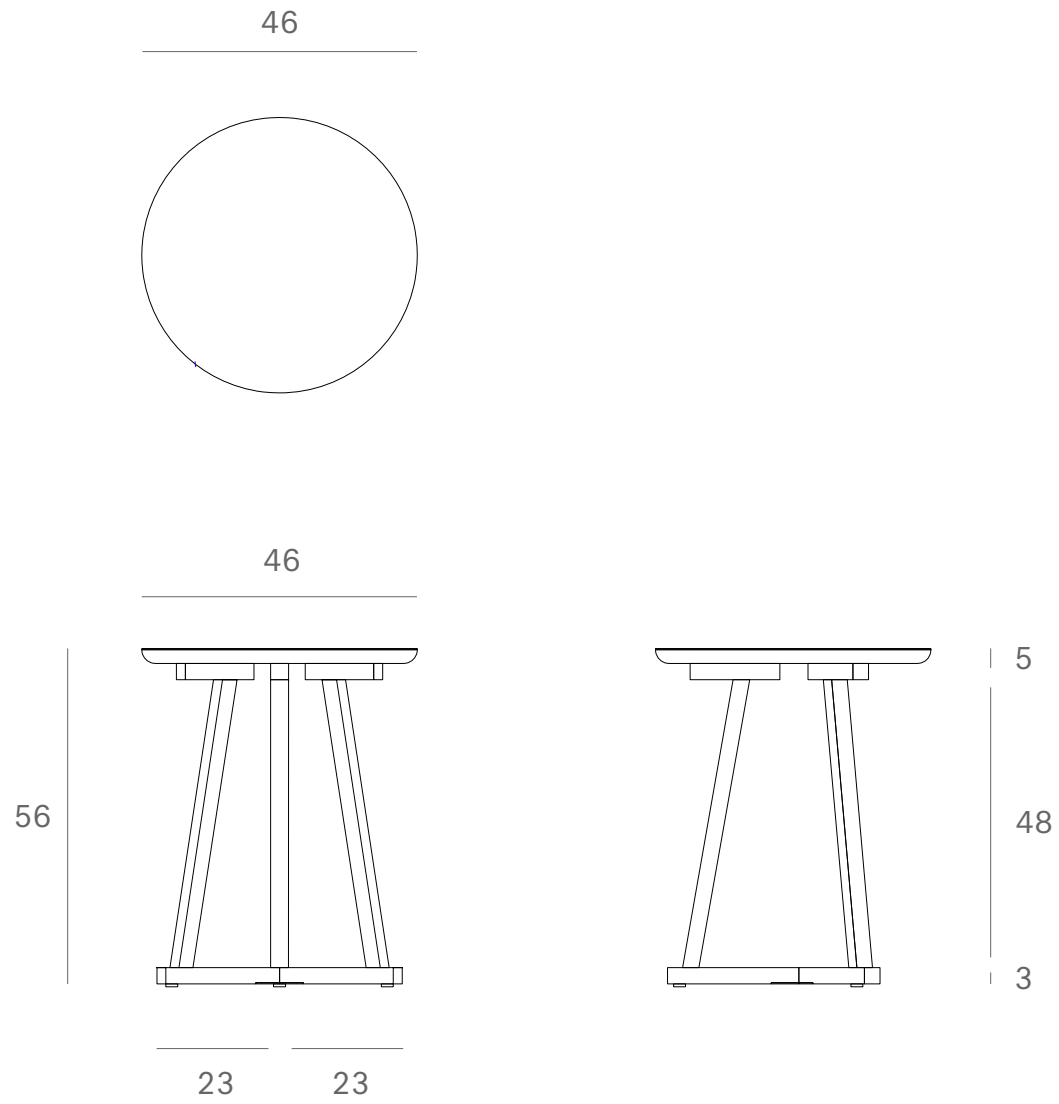

Ethnicraft

44212 - Walnut Tripod side table - Dimensions (cm)

*Ethnicraft*

44212 - Walnut Tripod side table - Dimensions (inches)