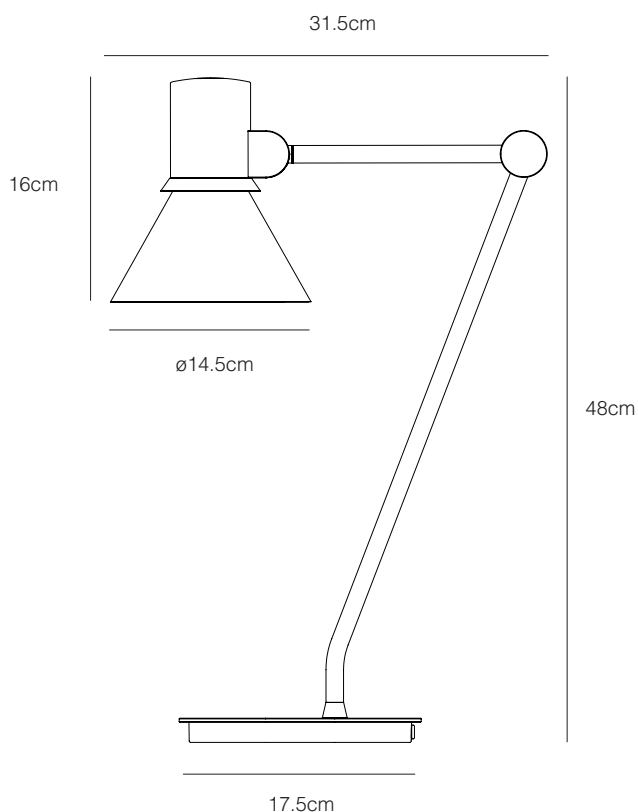

Electrical

- Voltage 220/240V, 50/60Hz
- Class II - Double insulated
- Integrated shade switch
- Plug: 3-pin UK plug to BS 1363
- E27 lamp holder
- Maximum permitted bulb: 10W LED E27
- Supplied with a compatible LED E27 bulb
  - Non-dimmable
  - Colour Temperature: 2700K