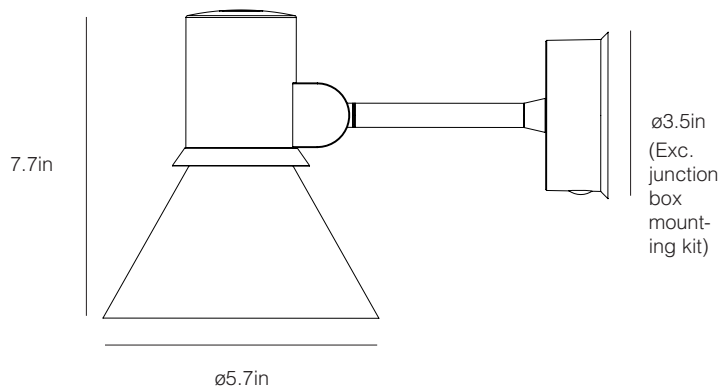

# Type 80™ Wall Light

Type 80™ Collection | Technical Sheet

ANGLEPOISE®

Launched In 2019 | Designed by Sir Kenneth Grange

10.4in

## Description

Distinguished by a striking, graphic profile, Type 80's design is further enhanced by an attractive 'halo' light-escape feature in the shade. Every detail has been carefully considered and precision engineered to deliver streamlined style, ease of use and consistency across the collection. The lamp features sprung joint mechanisms with an accessible on-shade on/off switch. The wall sconce is visually aligned and easy to install.

## Dimensions

- Shade diameter: 5.7in
- Shade height: 6.3in
- Product Dimensions: 10.4in x 5.8in x 6.3in (L x W x H)
- Max Reach: 12.6in
- Lamp Packaging: 7.7in x 7.1in x 12.8in (L x W x H)
- Lamp Packaged Weight: 3.4 lbs
- Junction box mounting kit: depth 0.3in, diameter 5.8in