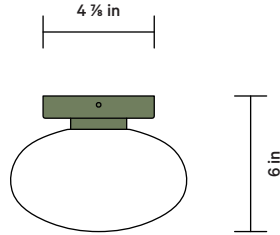

In Common With

SIDE VIEW

BOTTOM VIEW

Each mushroom diffuser is mold-blown by humans, so they're all individuals. While the same size and shape, they are not identical.

DETAILS

| | |
|----------------|---|
| Materials | Steel, Brass, Glass |
| Bulbs Included | E12 / 110 V / 5.0 W / 550 lm / 2700 K Dimmable |
| Lead Time | 2 Weeks |
| Max Wattage | 10 W |
| Certifications |   |