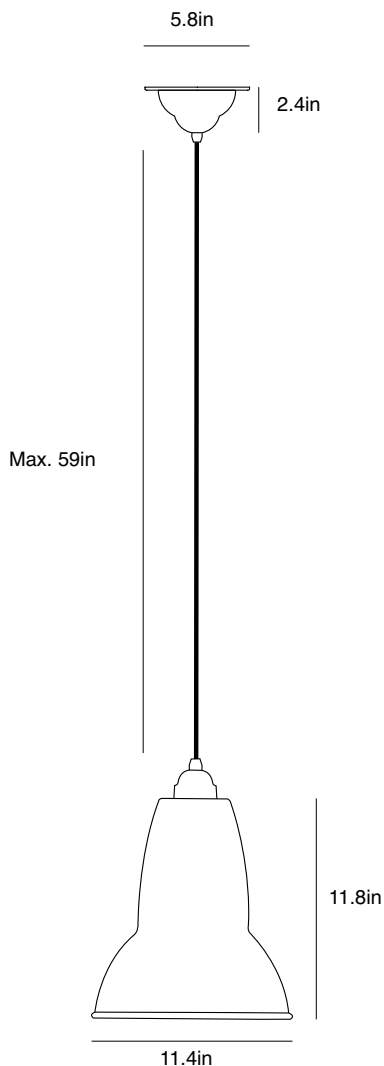

Original 1227™ Maxi Pendant

ANGLEPOISE®

Original 1227™ Collection | Technical Sheet

Launched In 2012 | Designed by George Carwardine

Product

Maxi Pendant - Linen White

Description

At twice the size of our standard Original 1227™ Pendant, whether used singly or as part of a series, the striking Original 1227™ Maxi Pendant, with its smart shade finishes, will make a strong visual impact in any interior space.

Materials

- Gloss paint or bright chrome plated finish on shade and ceiling rose
- Steel shade and ceiling rose
- Chrome plated fittings
- Color-matched Junction Box Mounting Kit

Dimensions

- Shade diameter: 11.4in
- Shade height: 11.8in
- Cable length: 59in
- Ceiling rose diameter: 2.9in
- Pendant Packaging (L x W x H): 11.4in x 11.4in x 15.3in
- Pendant Packaged Weight: 1.57kg
- Junction Box Mounting Kit: Depth 0.26in, Diameter 5.8in

Electrical

- Voltage: 110/120V, 50/60Hz
- SVT cable
- E26 lamp holder
- Maximum permitted bulb: 15W CFL / 10W LED
- Bulb not included
- cUL certified