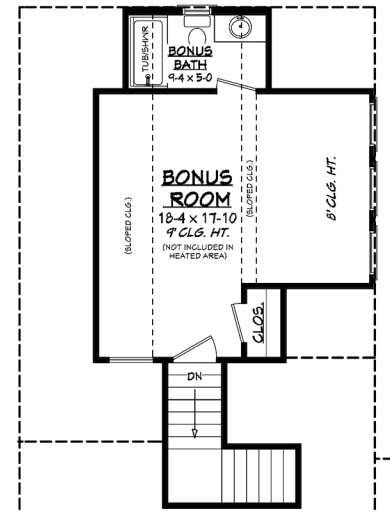

Designing Homes
HOUSE PLAN ZONE
 Building Relationships

First Floor Plan

Bonus Floor Plan

Square footage does not include bonus room.

Ridgecrest House Plan

2588-S

- 2588 Sq Ft.
- 3 Bedrooms
- 2.5 Bathrooms
- 1.5 Stories
- 71-8 Width
- 79-10 Depth