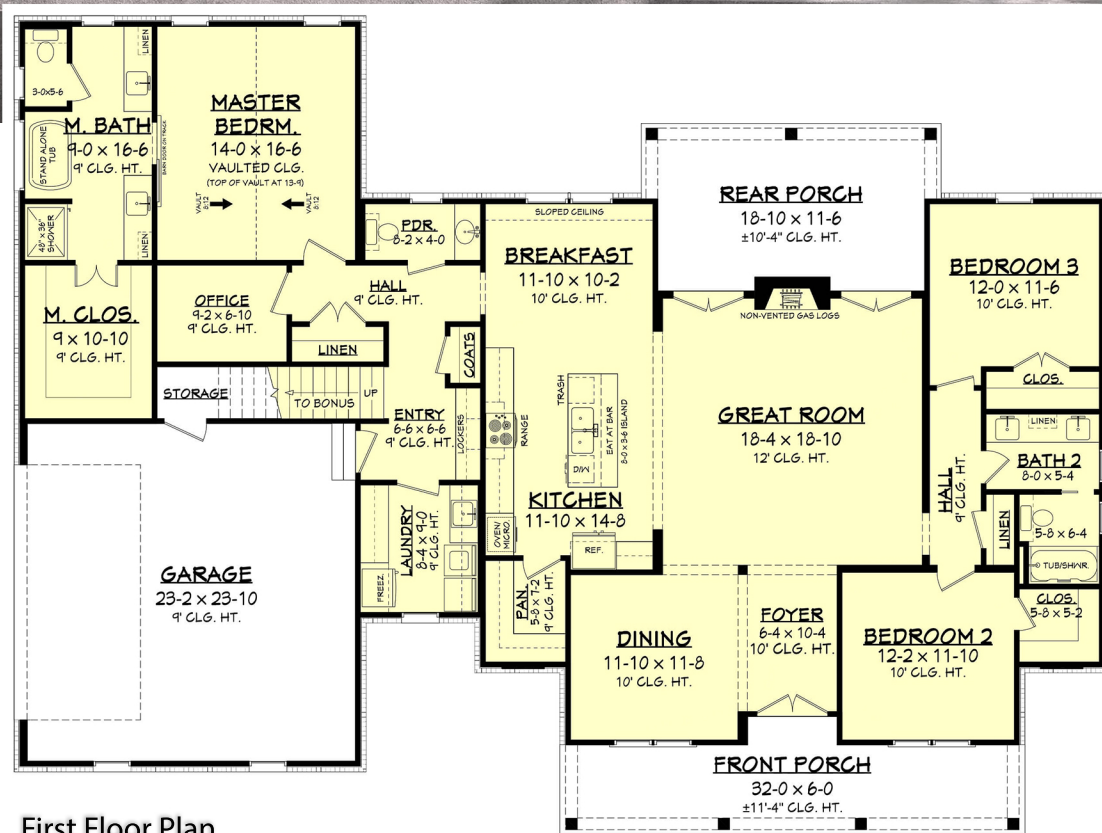

Designing Homes
HOUSE PLAN ZONE
 Building Relationships

First Floor Plan

Bonus Floor Plan

Square footage does not include bonus room.

Valley Cove House Plan

2428-S

- 2428 Sq Ft.
- 1.5 Stories
- 3 Bedrooms
- 76-6 Width
- 2.5 Bathrooms
- 57-0 Depth