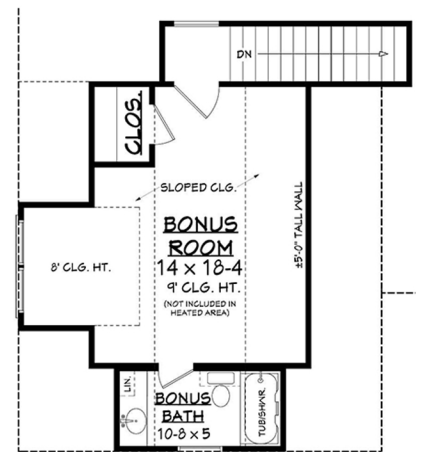

Designing Homes
HOUSE PLAN ZONE
 Building Relationships

First Floor Plan

Bonus Floor Plan

Square footage does not include bonus room.

Valley Cove House Plan

2428-S

- 2428 Sq Ft.
- 1.5 Stories
- 3 Bedrooms
- 76-6 Width
- 2.5 Bathrooms
- 57-0 Depth