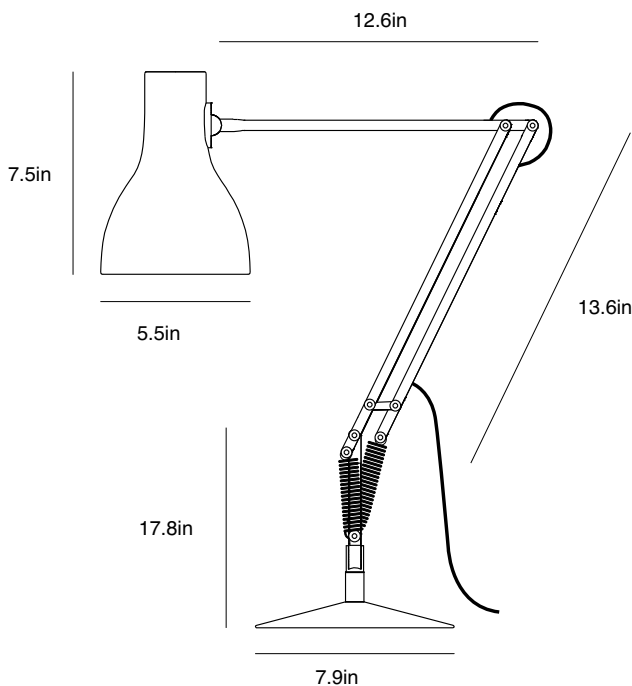

Type 75™ Desk Lamp

ANGLEPOISE®

Type 75™ Collection | Technical Sheet

Launched In 2004 | Designed by Sir Kenneth Grange

Product

Desk Lamp - Jet Black
 Desk Lamp - Brushed Aluminum
 Desk Lamp - Jasmine White
 Desk Desk Lamp with Clamp - Jet Black
 Desk Desk Lamp with Clamp - Brushed Aluminum
 Desk Desk Lamp with Clamp - Jasmine White*
 Wall Mounted Lamp - Jet Black
 Wall Mounted Lamp - Brushed Aluminum
 Wall Mounted Lamp - Jasmine White*
 Desk Desk Lamp with Insert - Jet Black
 Desk Desk Lamp with Insert - Brushed Aluminum
 Desk Desk Lamp with Insert - Jasmine White*

*Accessory is not color-matched.

Accessories

Desk Clamp - Jet Black
 Desk Clamp - Alpine White
 Desk Clamp - Slate Grey
 Desk Clamp - Brushed Aluminum
 Desk Insert - Jet Black
 Desk Insert - Alpine White
 Desk Insert - Slate Grey
 Desk Insert - Brushed Aluminum
 Wall Bracket - Jet Black
 Wall Bracket - Alpine White
 Wall Bracket - Slate Grey
 Wall Bracket - Brushed Aluminum
 Floor Pole - Jet Black
 Floor Pole - Alpine White
 Floor Pole - Slate Grey
 Floor Pole - Brushed Aluminum

- Shade diameter: 5.5in
- Shade height: 7.7in
- Max reach: 26in (from base to shade)
- Base diameter: 7.7in
- Cable length: 78.7in
- Lamp packaging (L x W x H): 12.2in x 6.7in x 17.3in
- Lamp packaged weight: 8lbs

2.4in

4.3in

0.8in

1.9in

3.7in

3.7in

9.8in

35.8in