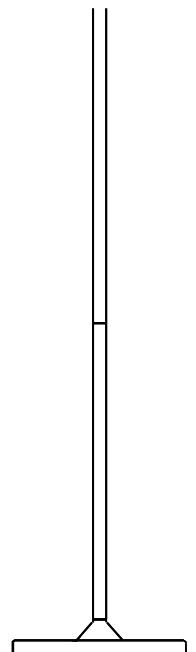

Type 75™ Desk Lamp

ANGLEPOISE®

Type 75™ Collection | Technical Sheet

Launched In 2004 | Designed by Sir Kenneth Grange

Product

Desk Lamp - Jet Black
 Desk Lamp - Brushed Aluminum
 Desk Lamp - Jasmine White
 Desk Desk Lamp with Clamp - Jet Black
 Desk Desk Lamp with Clamp - Brushed Aluminum
 Desk Desk Lamp with Clamp - Jasmine White*
 Wall Mounted Lamp - Jet Black
 Wall Mounted Lamp - Brushed Aluminum
 Wall Mounted Lamp - Jasmine White*
 Desk Desk Lamp with Insert - Jet Black
 Desk Desk Lamp with Insert - Brushed Aluminum
 Desk Desk Lamp with Insert - Jasmine White*

- Shade diameter: 5.5in
- Shade height: 7.7in
- Max reach: 26in (from base to shade)
- Base diameter: 7.7in
- Cable length: 78.7in
- Lamp packaging (L x W x H): 12.2in x 6.7in x 17.3in
- Lamp packaged weight: 8lbs

Type Range Accessories

ANGLEPOISE®

Type Range Accessories | Technical Sheet

Designed by Sir Kenneth Grange

2.4in

2.4in

1.2in

1.5in

2.4in

4.3in

0.8in

1.9in

3.7in

3.7in

9.8in

35.8in