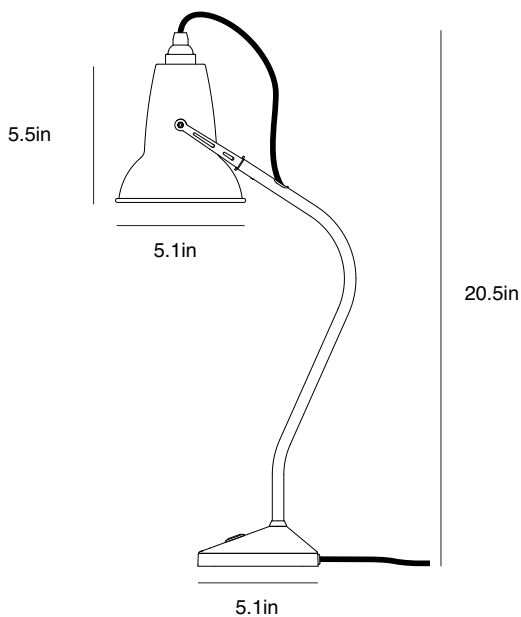

Original 1227™ Mini Table Lamp

ANGLEPOISE®

Original 1227™ Mini Collection | Technical Sheet

Launched In 2015 | Designed by George Carwardine

Max. 11in

Product

Table Lamp - Jet Black
Table Lamp - Linen White
Table Lamp - Dove Grey

Description

There's a lot of Anglepoise® heritage packed into the 20.5in of metal and cable that make up the Original 1227™ Mini fixed arm table lamp. The classic shade is instantly recognizable, while our new pyramid-shaped base, with its highly practical integral switch, breaks new ground without losing any of the original Anglepoise® spirit.

Materials

- Gloss paint finish
- Steel shade
- Chrome plated fittings
- Cast Iron base with steel cover
- Steel profiled arm

Dimensions

- Shade diameter: 5.1in
- Shade height: 5.5in
- Max reach: 7.9in (from base to shade)
- Base size: 5.1 x 5.1in
- Cable length: 70.9in
- Lamp packaging (L x W x H): 9in x 6.5in x 18.3in
- Lamp packaged weight: 5.3lbs

Electrical

- Voltage 110/120V, 50/60Hz
- E12 lamp holder
- Maximum permitted bulb: 15W CFL / 10W LED
- Base mounted push switch
- Plug: 2-blade US plug to NEMA 1-15
- Supplied with 13W E12 CFL bulb:
 - Luminous Intensity: 800lm
 - Life: 10,000 Hours
 - Non-dimmable
 - Color Temperature: 2700K
 - CRI (Ra): 80