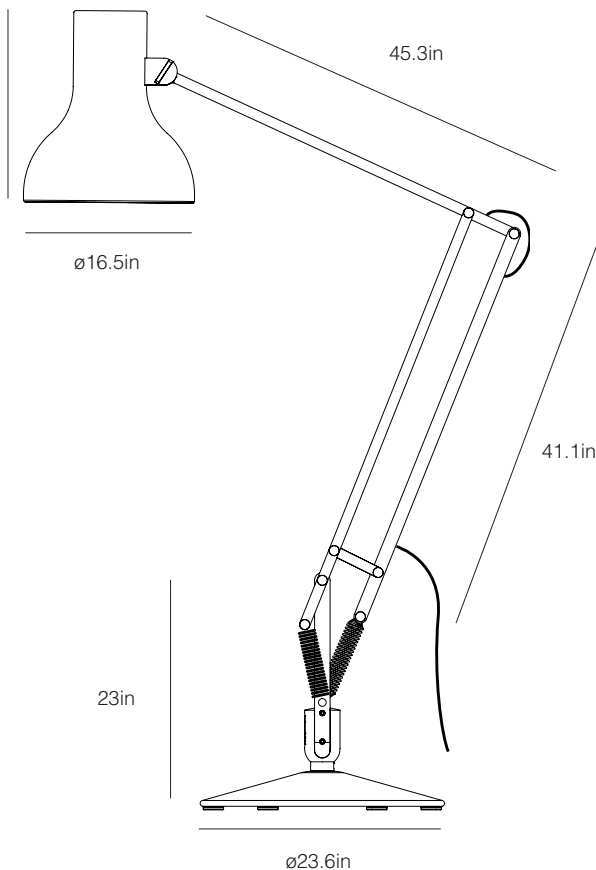

## Dimensions

- Shade diameter: 16.5in
- Shade height: 18.5in
- Max reach: 106in (from base to shade)
- Base Diameter: 23.6in
- Cable length: 177.2in
- Lamp Packaging (L x W x H): 38.6in x 25.4in x 72.4in
- Lamp Packaged Weight: 114.9lbs

66.9in

Bulb not  
included