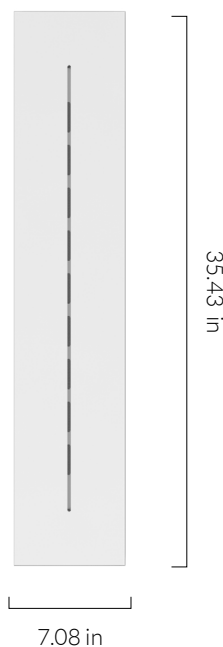

LINEAR CEILING PLATE

tala®

SKU: POD-PLATE-LINE-NP-US-01

Powder-coated, steel ceiling plate that fits four ceiling roses in a uniform row. Securely hooks cords into position, ensuring consistent spacing between each light.

FIXTURE

Type: Ceiling Plate
Materials: Steel
Finish: Matte white, powder coated
Warranty: 1 years
Weight: 7.30 lbs
Length: 35.43in
Width: 7.09in
Height: 0.79in

BEST PAIRED WITH

1. Porcelain Range Bulbs
2. Feature Collection Bulbs
3. Graphite Pendant