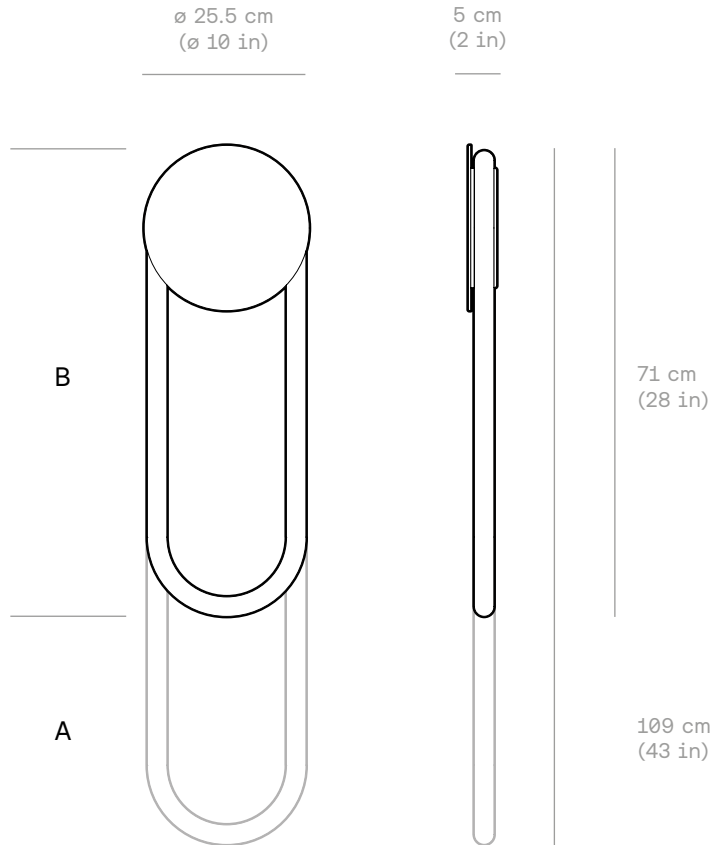

Design by Alexandre Joncas

Lamping Specifications

Input voltage : 120V or 220-240V
 Power input : **A** 32.9W, **B** 22.5W
 Technology : Intergrated LED
 CCT : LED Dim to warm 2700K to 2300K
 LED Dim to warm 3000K to 2300K
 LED Dim to warm 3500K to 2300K
 LED Fix 2700K / 3000K / 3500K / 4000K
 Lumen source : **A** 1900 lm, **B** 1300 lm
 CRI : ≥90
 Dimmable : 0-10V, Triac ([Link for compatible dimmer](#))

Product Weight

A 3.4 kg / 7.5 lbs, **B** 2.8 kg / 6.2lbs

Certifications

IP20  

Designed and made in Canada

Materials

Round plate finishes :

-  Gold 12k
-  Mirror
-  Sandy Black
-  Custom

Order code generator	Serie	Model	Dimension	Finish	CCT	Voltage-Dimming	QTY								
	RA	RA	WA	Wall	A	109 cm	GO	Gold 12k	F	Fix	27	2700K	1	120V 0-10V	.
	.	.	.	B	71 cm	MI	Mirror	D	Dim to	30	3000K	2	120V Triac	.	
	TB	Sandy Black	.	warm	35	3500K	3	220-240V 0-10V	.	
	ZZ	Custom	.	.	40	4000K	4	220-240V Triac	.	
	ZZ	Custom	.	.	.	
Order code :	RA	WA	---	---	---	---	---	---	---	---	---	---	---	---	---